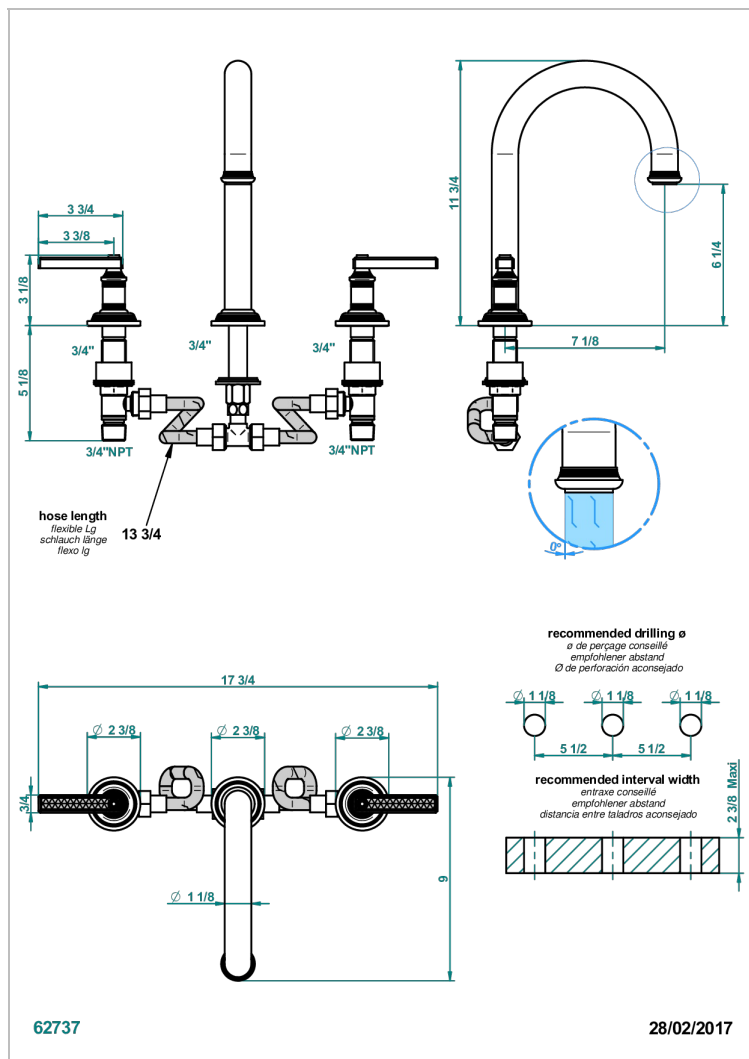

# WEST COAST WITH GUILLOCHE DECOR WITH LEVER

U9D-25SGH

Rim mounted 3-hole bath mixer, super goliath high spout

## CHARACTERISTIC

- West coast with Guilloché decor with lever
- Rim mounted 3-hole bath mixer, super goliath high spout