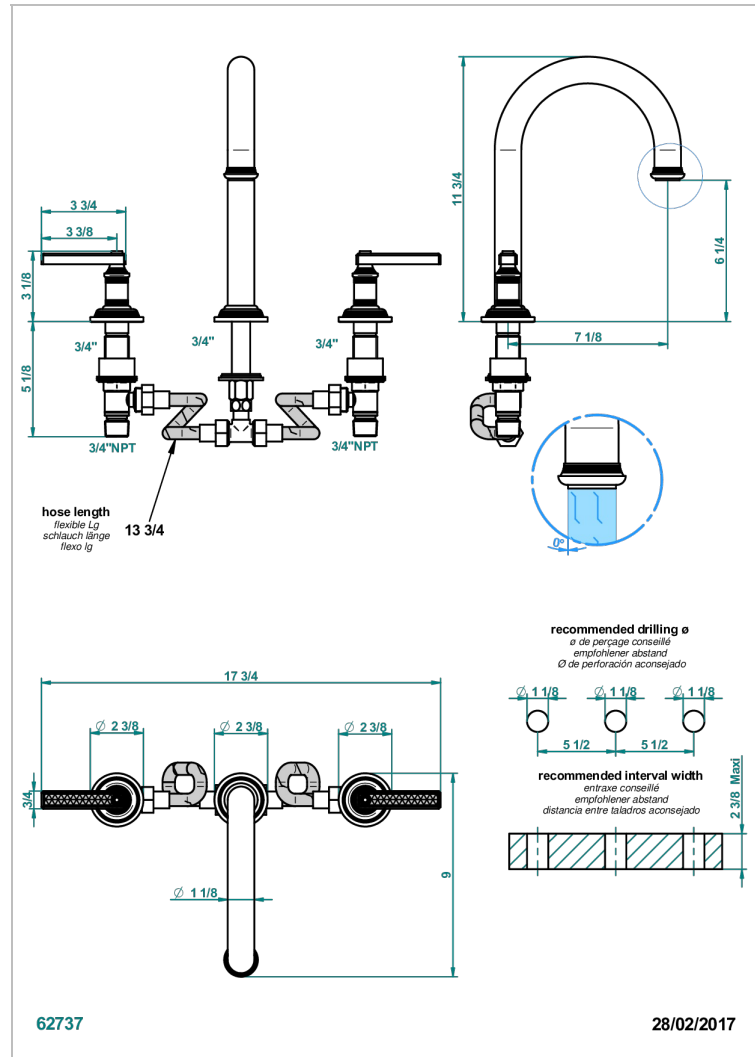

WEST COAST WITH GUILLOCHE DECOR WITH LEVER

U9D-25SGH

超大喷嘴台式浴缸龙头，高款

特色

- West coast with Guilloché decor with lever
- 超大喷嘴台式浴缸龙头，高款

可选饰面

Black ceram - D30
Blush PVD - H62
Graphite PVD - H64
Matt Umber PVD - H67
Matt blush PVD - H60
Matt graphite PVD - H65