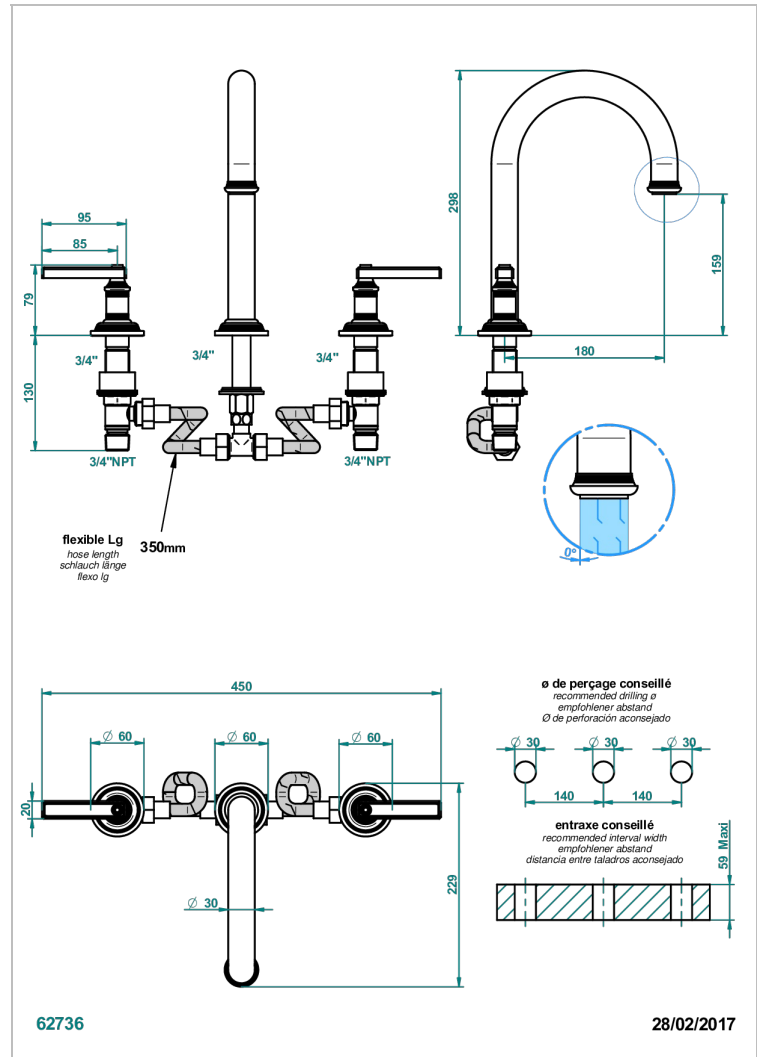

WEST COAST WHITE ONYX WITH LEVER HANDLES

U9H-25SGHUS

Roman tub set, high spout with 3/4" valves

CHARACTERISTIC

- West Coast White Onyx with lever handles
- Roman tub set, high spout with 3/4" valves

AVAILABLE FINITIONS