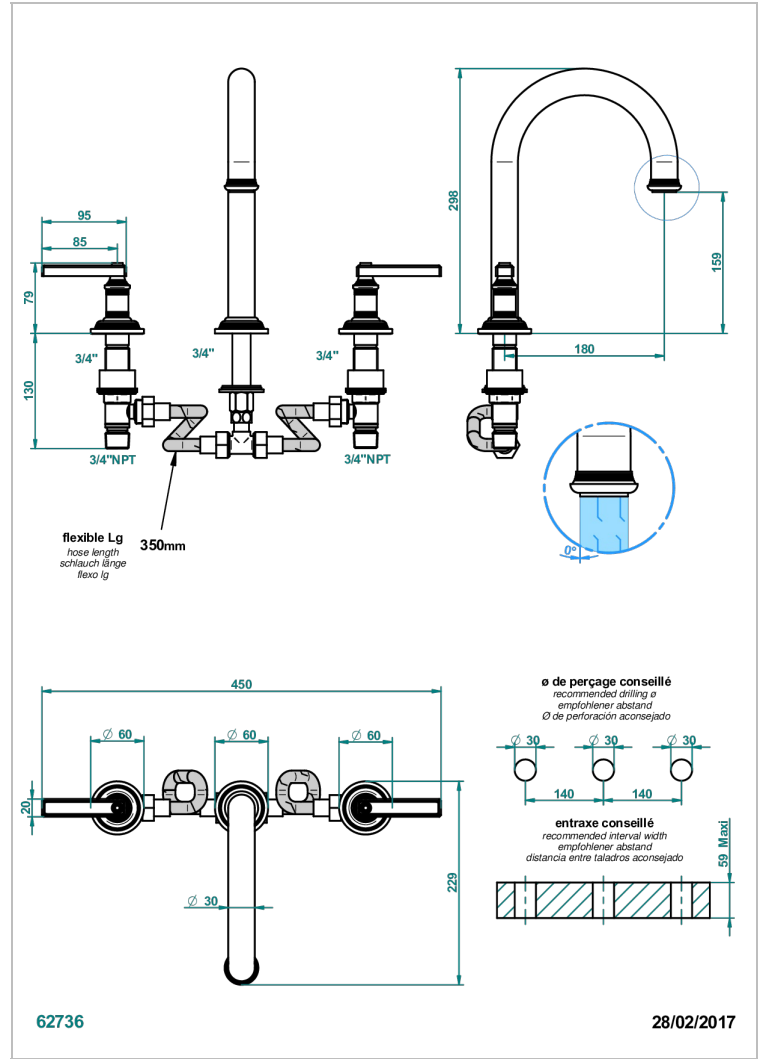

# WEST COAST WHITE ONYX WITH LEVER HANDLES

U9H-25SGH

Rim mounted 3-hole bath mixer, super goliath high spout

## CHARACTERISTIC

- West Coast White Onyx with lever handles
- Rim mounted 3-hole bath mixer, super goliath high spout