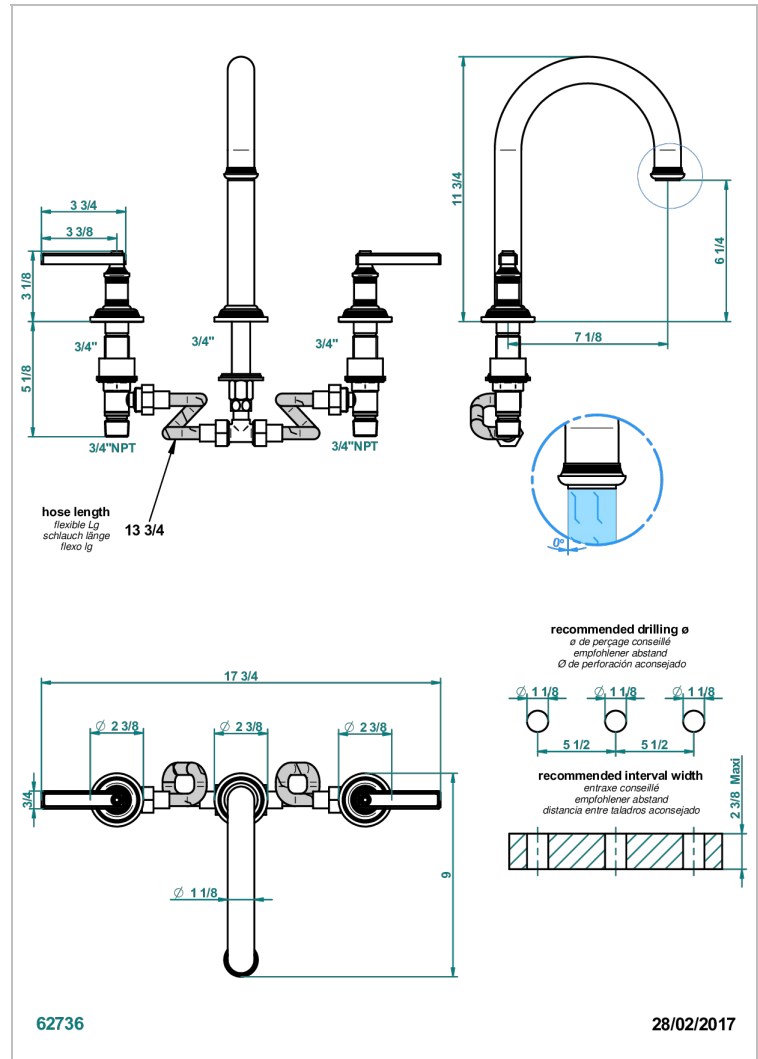

WEST COAST WHITE ONYX WITH LEVER HANDLES

U9H-25SGH

Rim mounted 3-hole bath mixer, super goliath high spout

CHARACTERISTIC

- West Coast White Onyx with lever handles
- Rim mounted 3-hole bath mixer, super goliath high spout