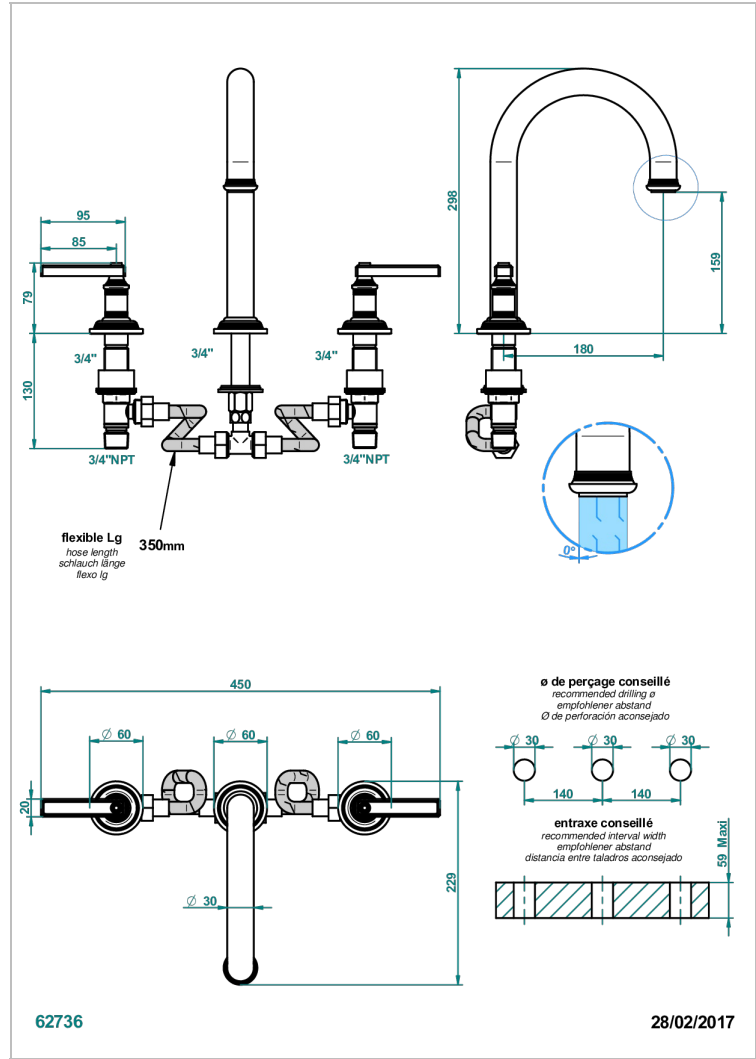

# WEST COAST WHITE ONYX WITH LEVER HANDLES

U9H-25SGH

Rim mounted 3-hole bath mixer, super goliath high spout

## CHARACTERISTIC

- West Coast White Onyx with lever handles
- Rim mounted 3-hole bath mixer, super goliath high spout