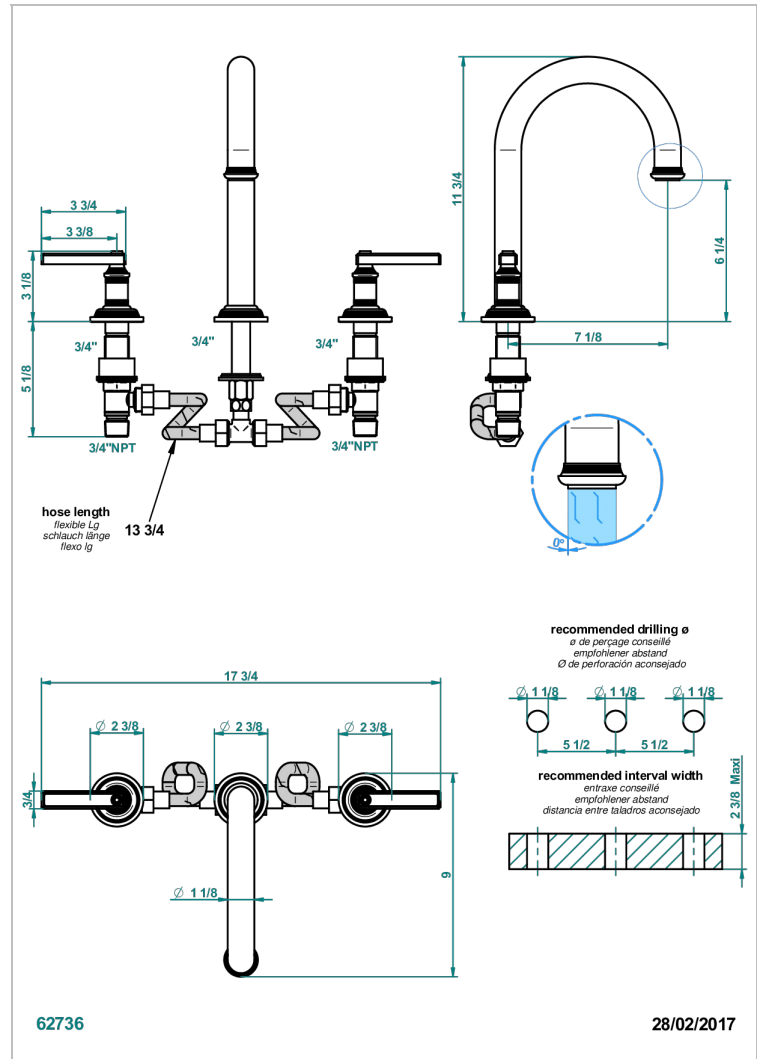

WEST COAST WHITE ONYX WITH LEVER HANDLES

U9H-25SGH

Rim mounted 3-hole bath mixer, super goliath high spout

CHARACTERISTIC

- West Coast White Onyx with lever handles
- Rim mounted 3-hole bath mixer, super goliath high spout