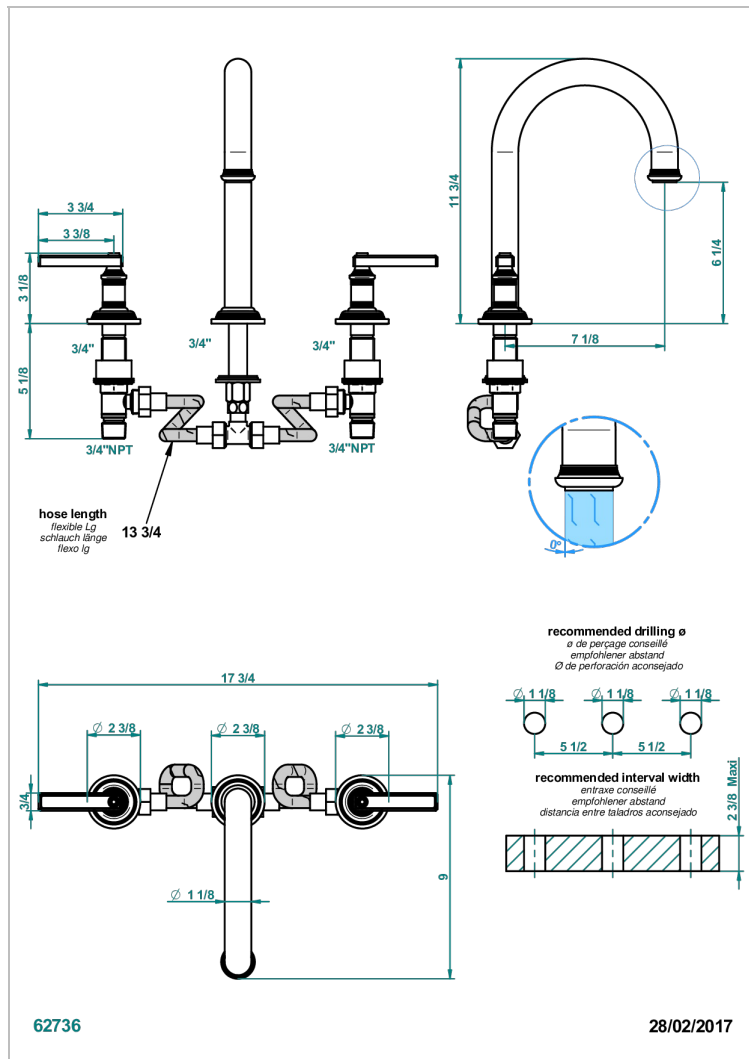

WEST COAST WHITE ONYX WITH LEVER HANDLES

U9H-25SGH

超大喷嘴台式浴缸龙头，高款

特色

- West Coast White Onyx with lever handles
- 超大喷嘴台式浴缸龙头，高款

可选饰面

Black ceram - D30
Blush PVD - H62
Graphite PVD - H64
Matt Umber PVD - H67
Matt blush PVD - H60
Matt graphite PVD - H65