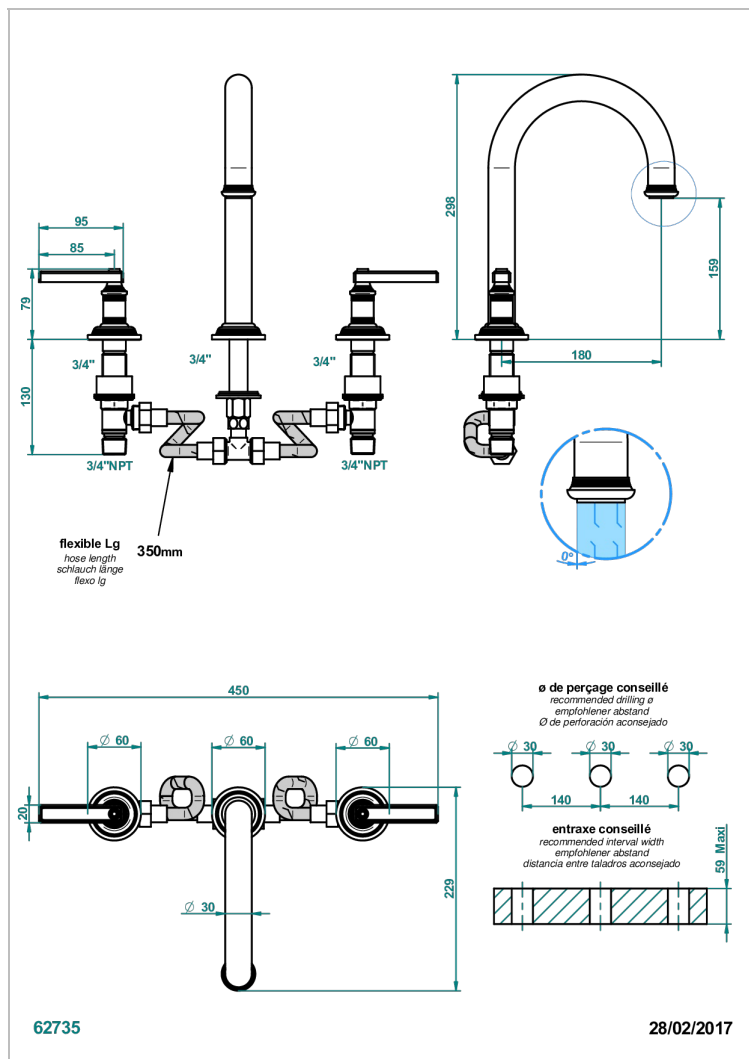

# WEST COAST BLACK ONYX WITH LEVER HANDLES

U9F-25SGHUS

Roman tub set, high spout with 3/4" valves

## CHARACTERISTIC

- West Coast Black Onyx with lever handles
- Roman tub set, high spout with 3/4" valves