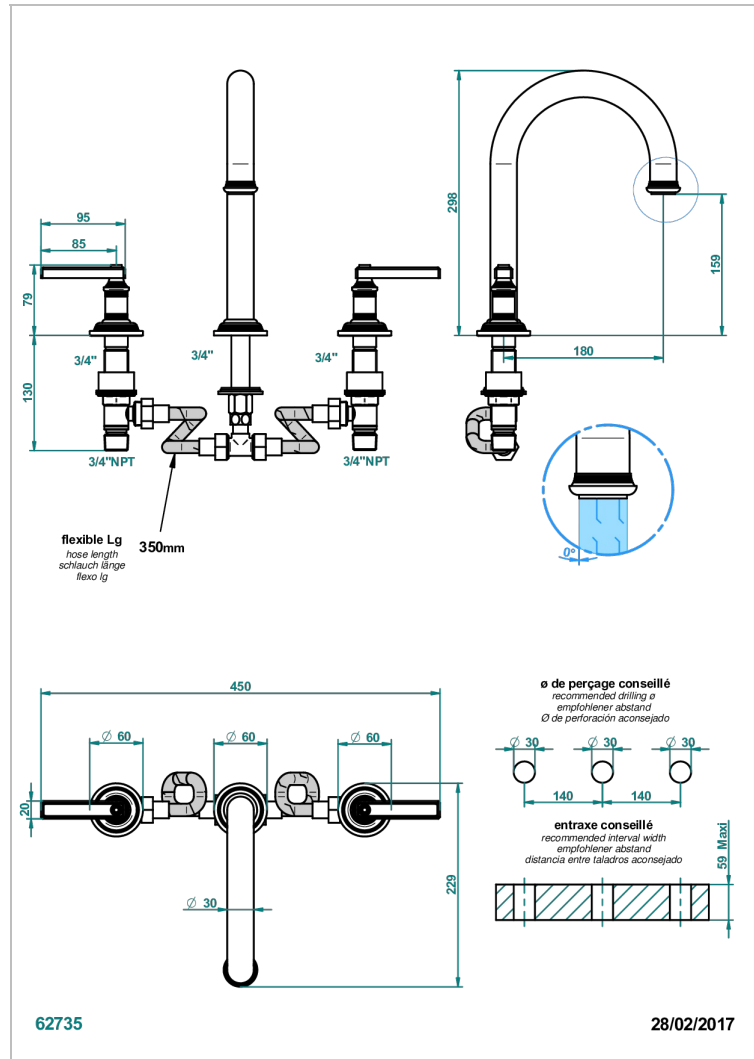

WEST COAST BLACK ONYX WITH LEVER

U9F-25SGH

Rim mounted 3-hole bath mixer, super goliath high spout

CHARACTERISTIC

- West Coast Black Onyx with lever
- Rim mounted 3-hole bath mixer, super goliath high spout