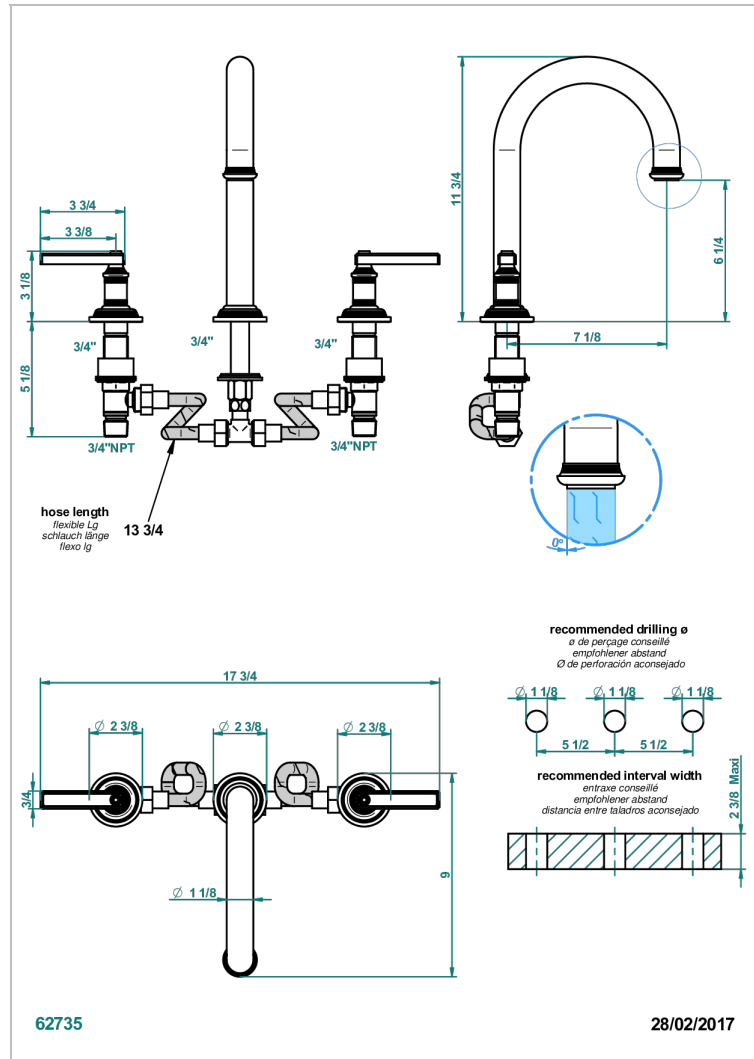

# WEST COAST BLACK ONYX WITH LEVER

U9F-25SGH

Rim mounted 3-hole bath mixer, super goliath high spout

## CHARACTERISTIC

- West Coast Black Onyx with lever
- Rim mounted 3-hole bath mixer, super goliath high spout