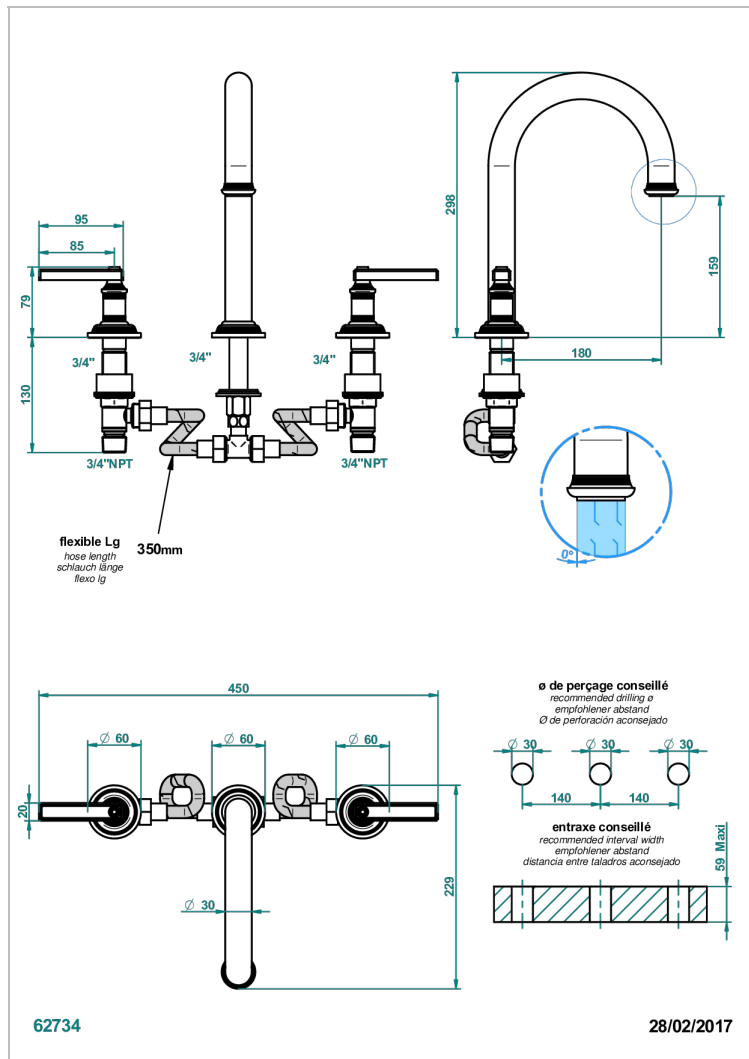

WEST COAST METAL WITH LEVER HANDLES

U9B-25SGHUS

Roman tub set, high spout with 3/4" valves

CHARACTERISTIC

- West Coast Metal with lever handles
- Roman tub set, high spout with 3/4" valves

AVAILABLE FINITIONS