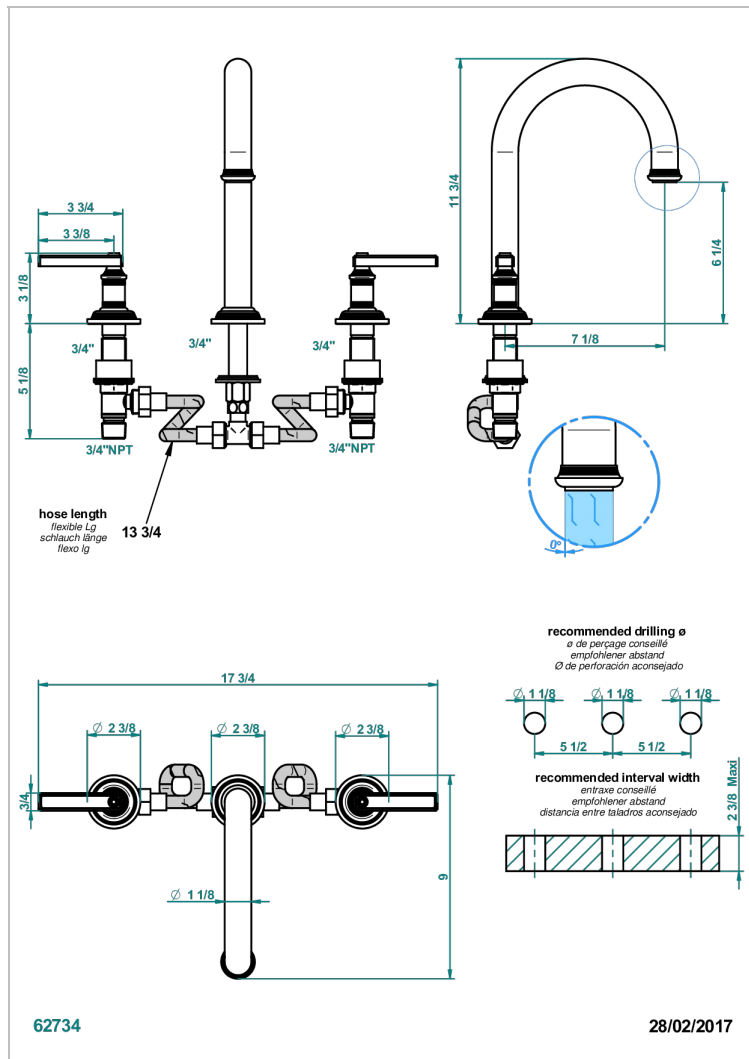

WEST COAST METAL WITH LEVER HANDLES

U9B-25SGHUS

Roman tub set, high spout with 3/4" valves

CHARACTERISTIC

- West Coast Metal with lever handles
- Roman tub set, high spout with 3/4" valves

AVAILABLE FINITIONS