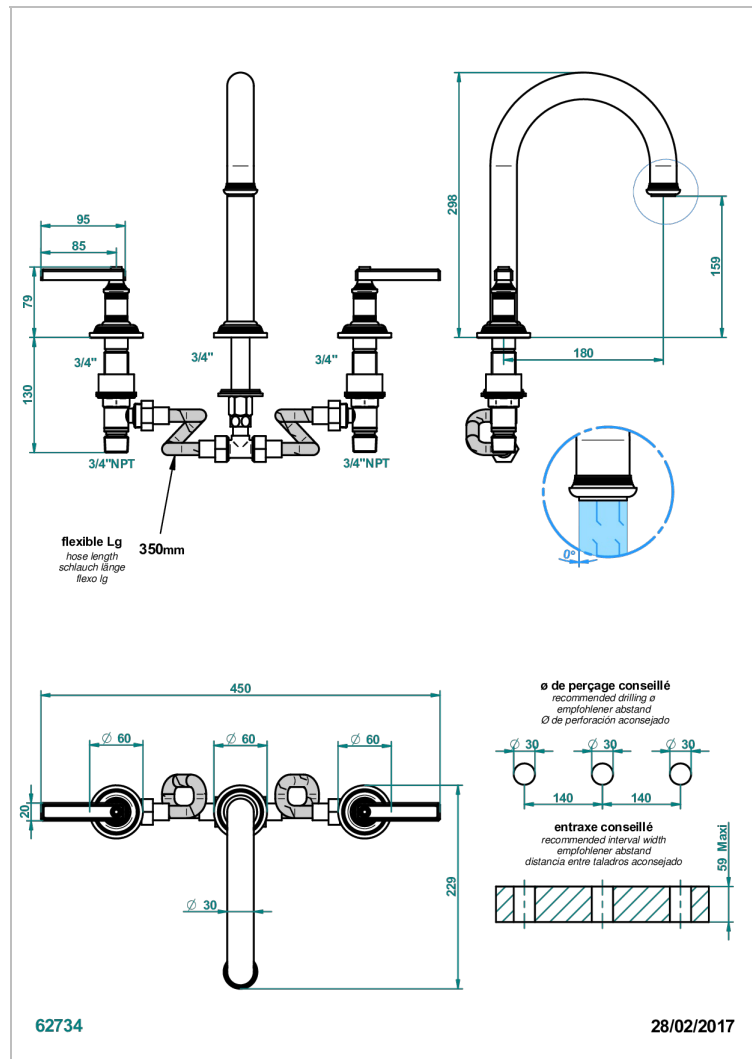

WEST COAST METAL WITH LEVER

U9B-25SGH

Rim mounted 3-hole bath mixer, super goliath high spout

CHARACTERISTIC

- West Coast Metal with lever
- Rim mounted 3-hole bath mixer, super goliath high spout

AVAILABLE FINITIONS