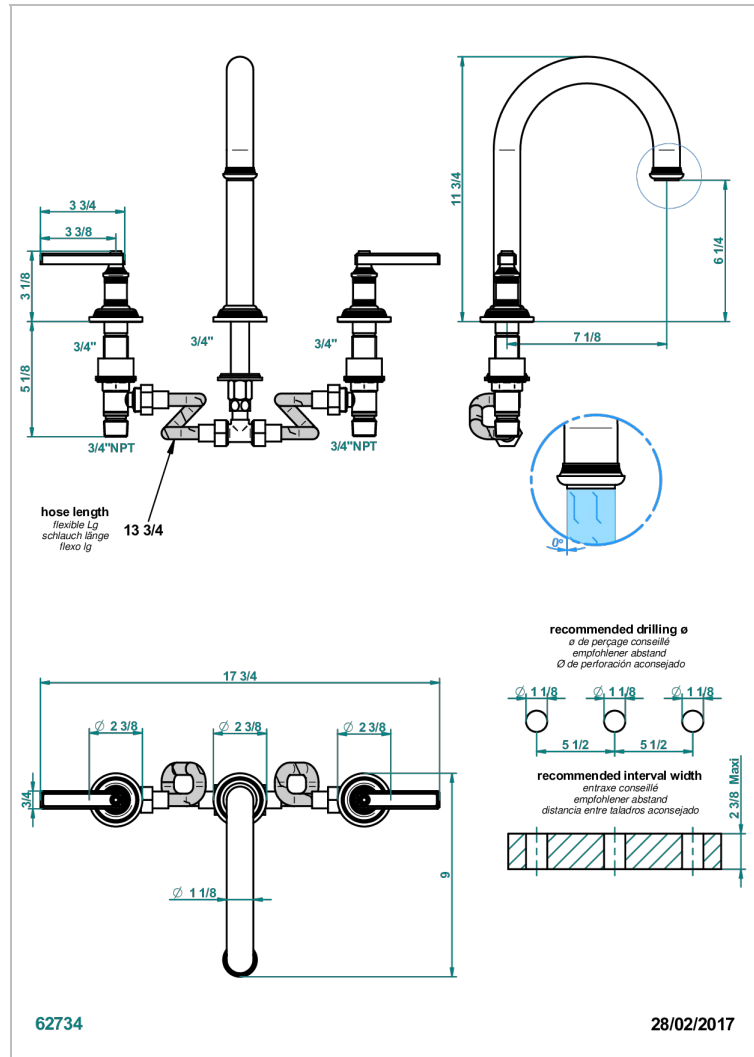

WEST COAST METAL WITH LEVER

U9B-25SGH

Rim mounted 3-hole bath mixer, super goliath high spout

THG
PARIS

CHARACTERISTIC

- West Coast Metal with lever
- Rim mounted 3-hole bath mixer, super goliath high spout