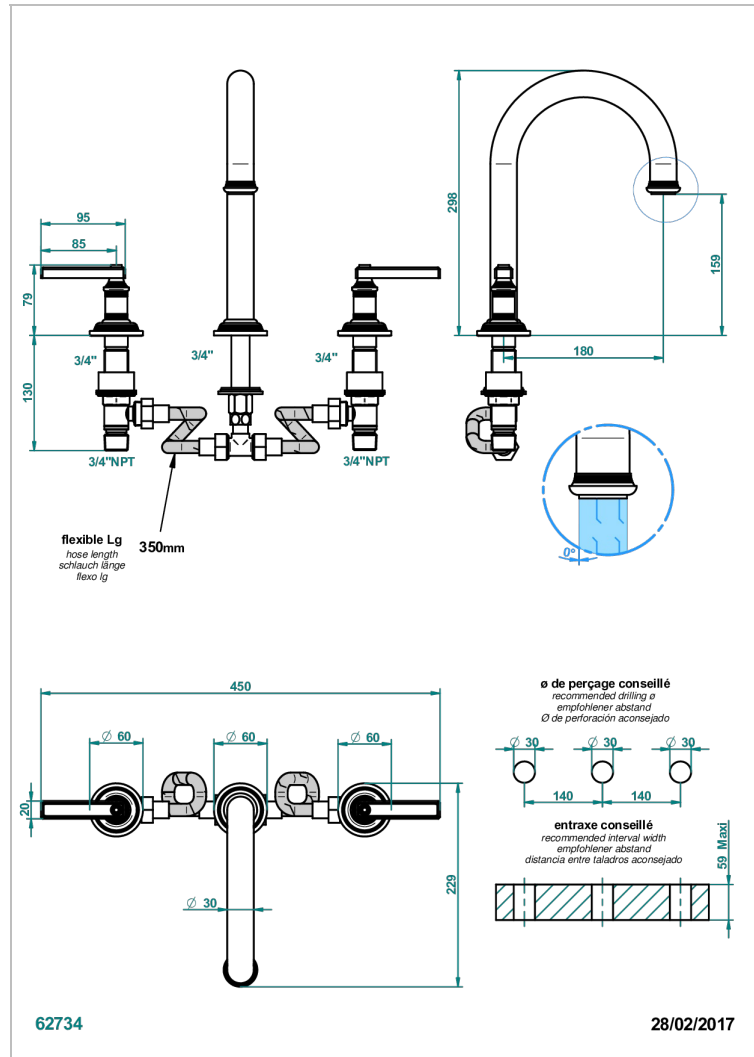

WEST COAST METAL WITH LEVER

U9B-25SGH

Rim mounted 3-hole bath mixer, super goliath high spout

CHARACTERISTIC

- West Coast Metal with lever
- Rim mounted 3-hole bath mixer, super goliath high spout

AVAILABLE FINITIONS