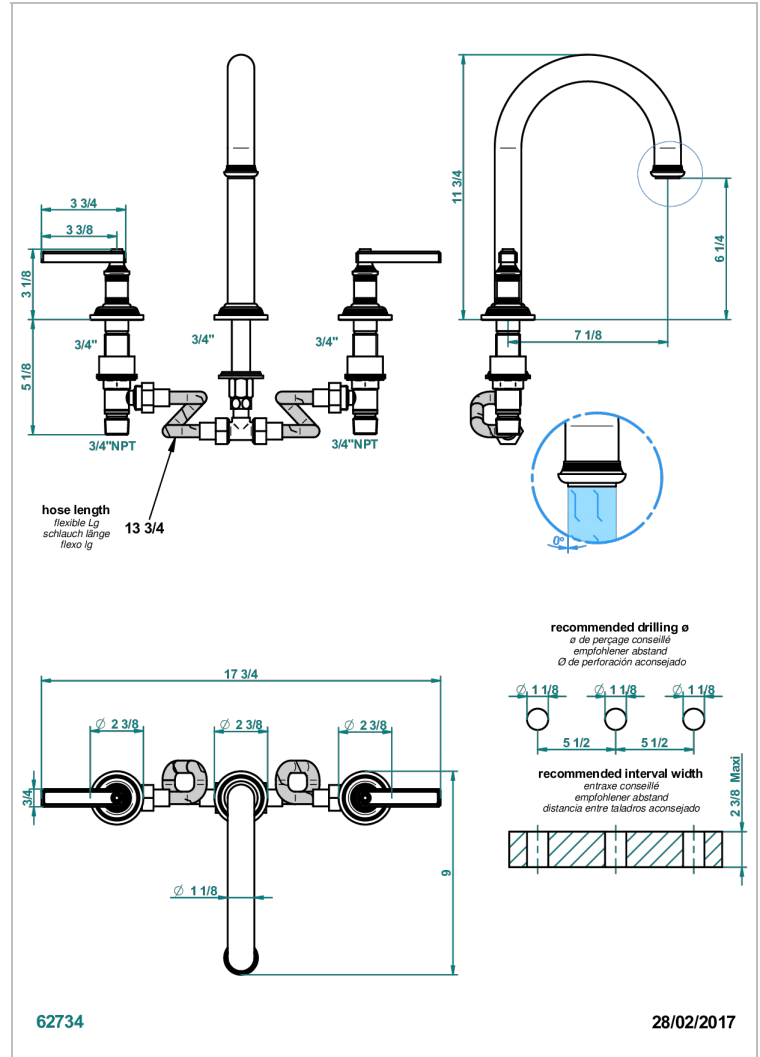

WEST COAST METAL WITH LEVER

U9B-25SGH

Rim mounted 3-hole bath mixer, super goliath high spout

CHARACTERISTIC

- West Coast Metal with lever
- Rim mounted 3-hole bath mixer, super goliath high spout

AVAILABLE FINITIONS