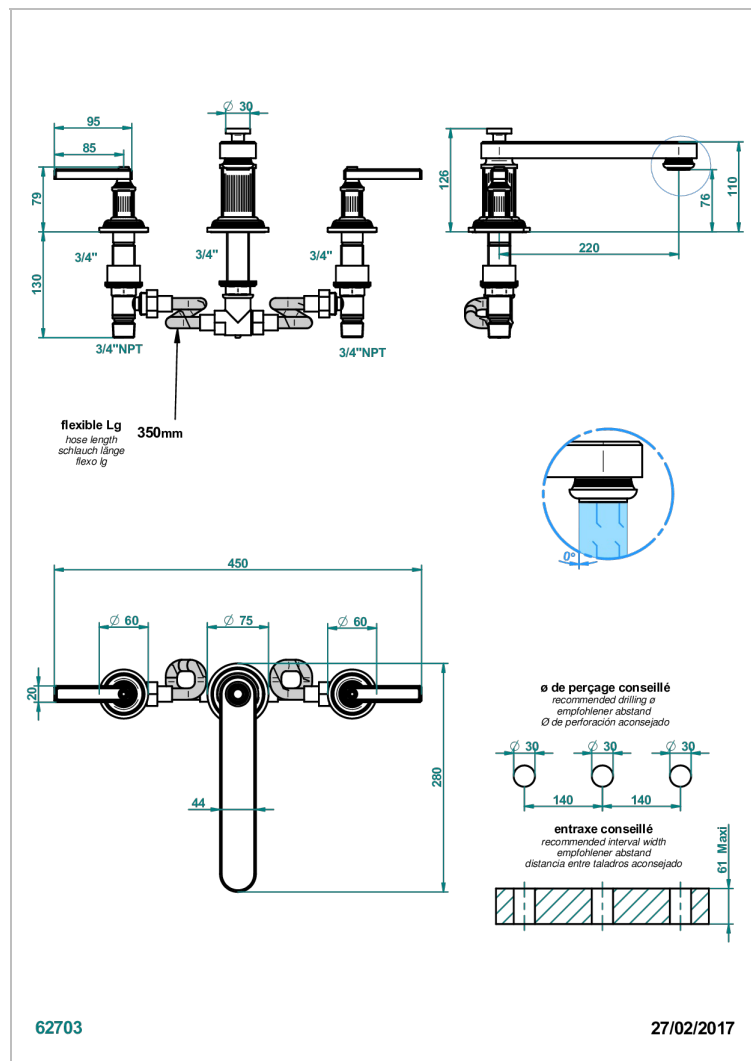

GRAND CENTRAL WHITE ONYX WITH LEVER HANDLES

U9S-25SGB

Rim mounted 3-hole bath mixer, super goliath low spout

CHARACTERISTIC

- Grand central White Onyx with lever handles
- Rim mounted 3-hole bath mixer, super goliath low spout