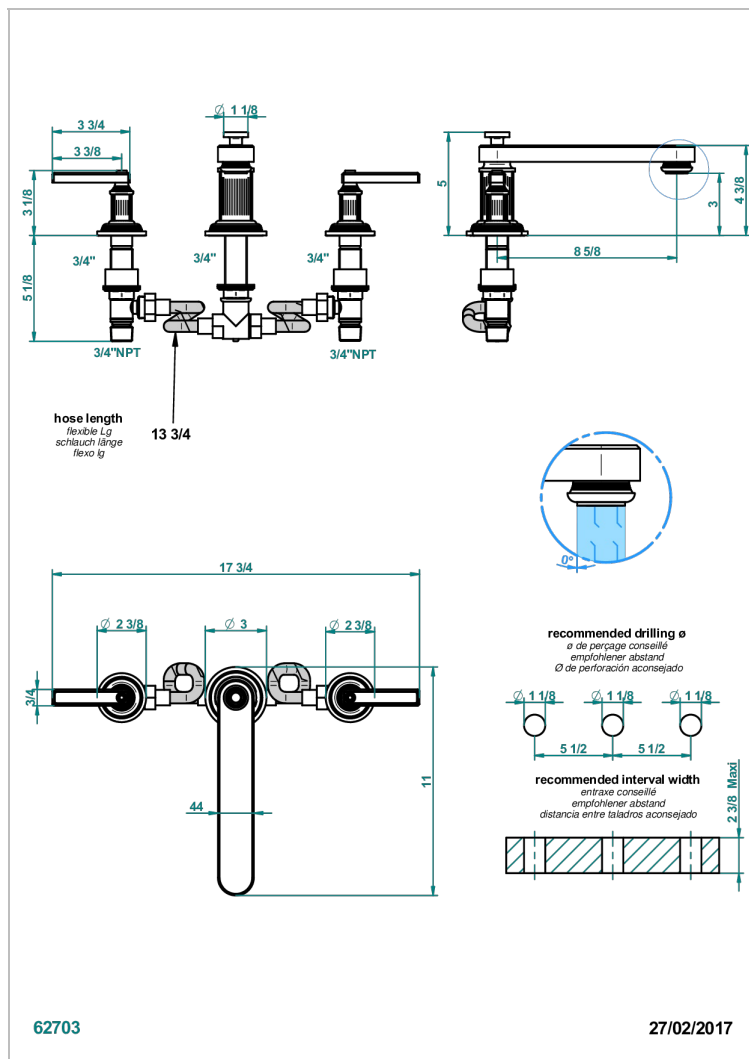

# GRAND CENTRAL WHITE ONYX WITH LEVER HANDLES

U9S-25SGB

Rim mounted 3-hole bath mixer, super goliath low spout

## CHARACTERISTIC

- Grand central White Onyx with lever handles
- Rim mounted 3-hole bath mixer, super goliath low spout