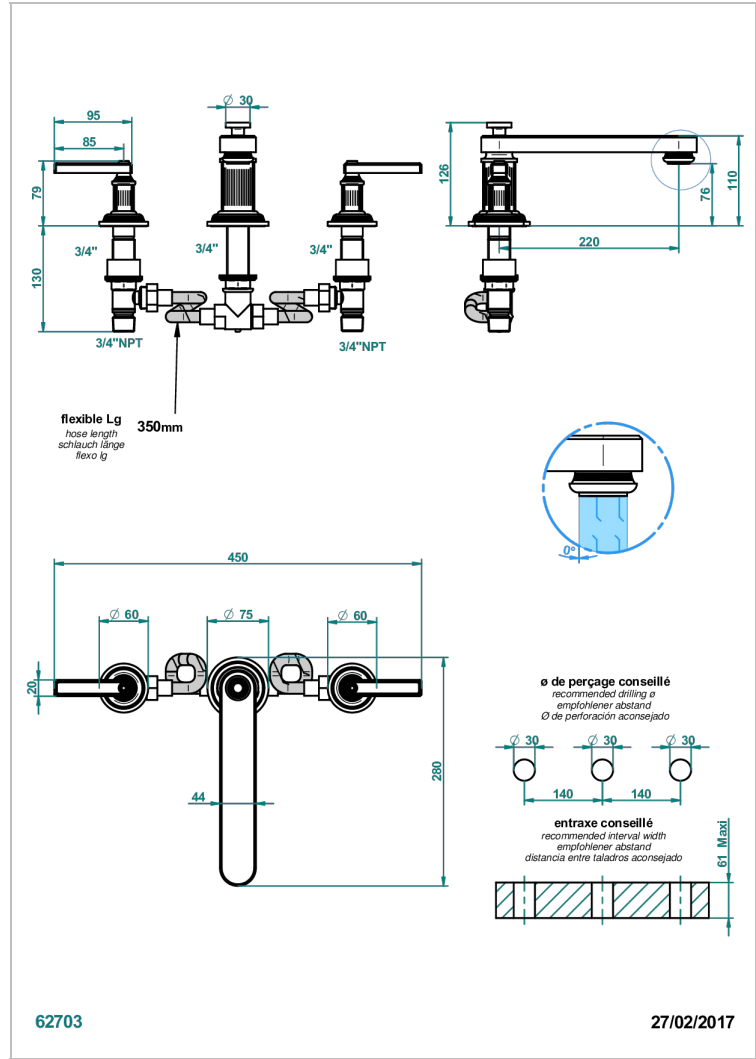

GRAND CENTRAL WHITE ONYX WITH LEVER HANDLES

U9S-25SGB

超大喷嘴台式浴缸龙头，矮款

特色

- Grand central White Onyx with lever handles
- 超大喷嘴台式浴缸龙头，矮款

可选饰面

Black ceram - D30
Blush PVD - H62
Graphite PVD - H64
Matt Umber PVD - H67
Matt blush PVD - H60
Matt graphite PVD - H65