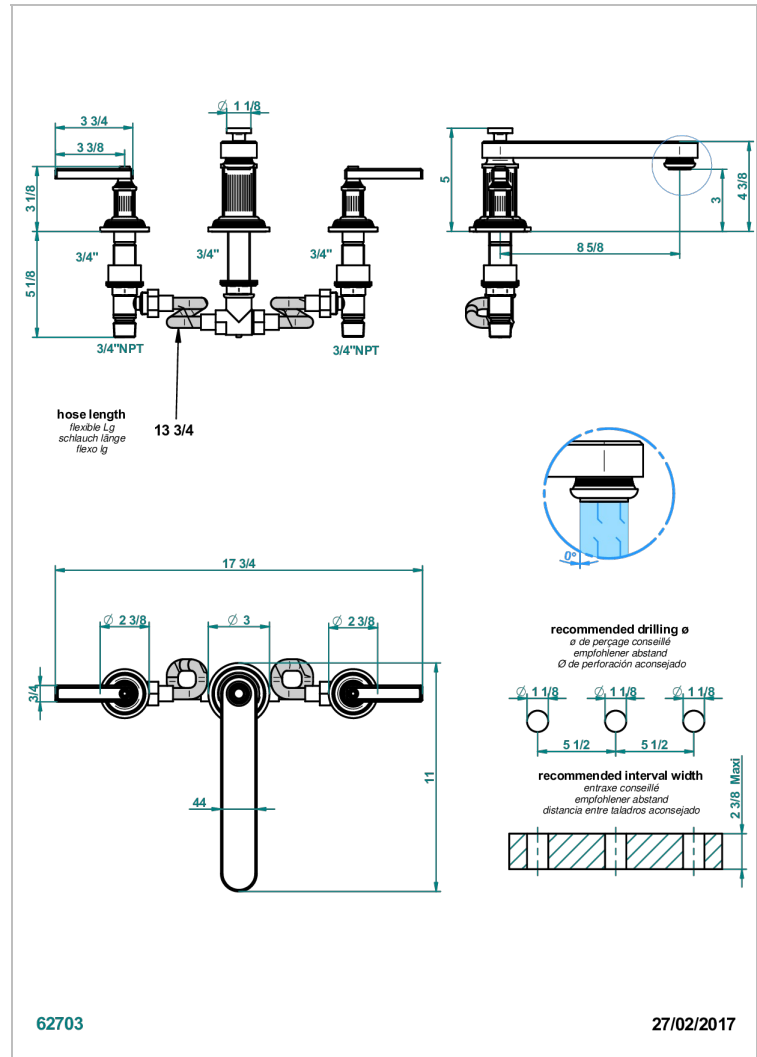

GRAND CENTRAL WHITE ONYX WITH LEVER HANDLES

U9S-25SGB

超大喷嘴台式浴缸龙头，矮款

特色

- Grand central White Onyx with lever handles
- 超大喷嘴台式浴缸龙头，矮款

可选饰面

Black ceram - D30
Blush PVD - H62
Graphite PVD - H64
Matt Umber PVD - H67
Matt blush PVD - H60
Matt graphite PVD - H65