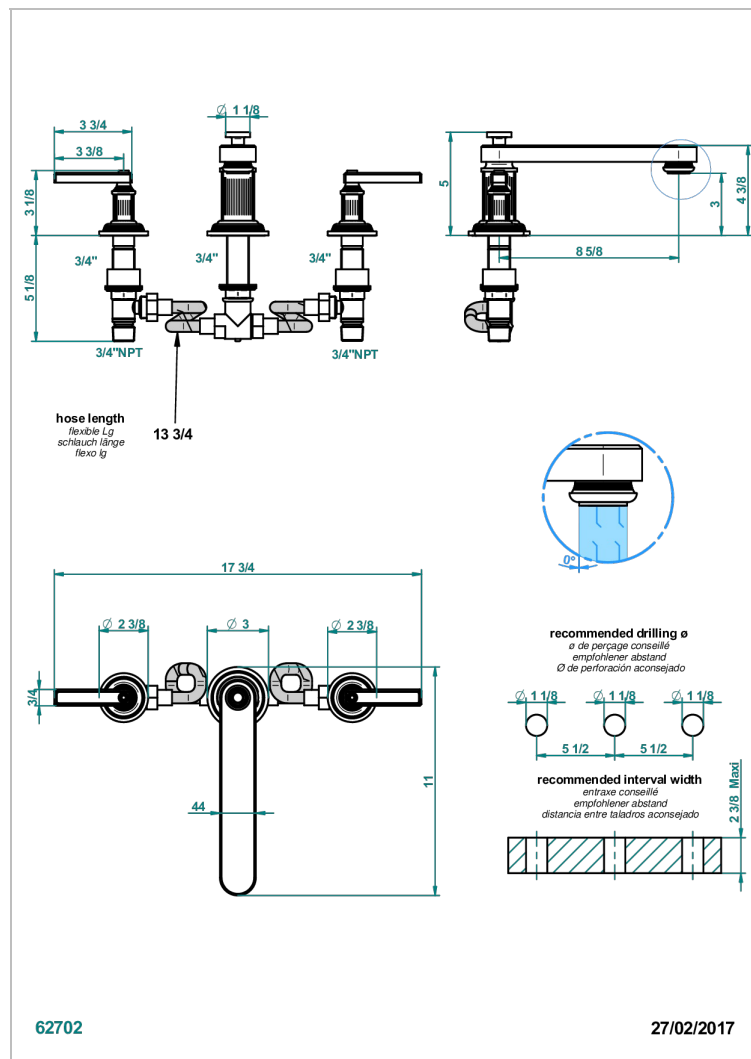

GRAND CENTRAL BLACK ONYX WITH LEVER

U9N-25SGB

Rim mounted 3-hole bath mixer, super goliath low spout

CHARACTERISTIC

- Grand central Black Onyx with lever
- Rim mounted 3-hole bath mixer, super goliath low spout