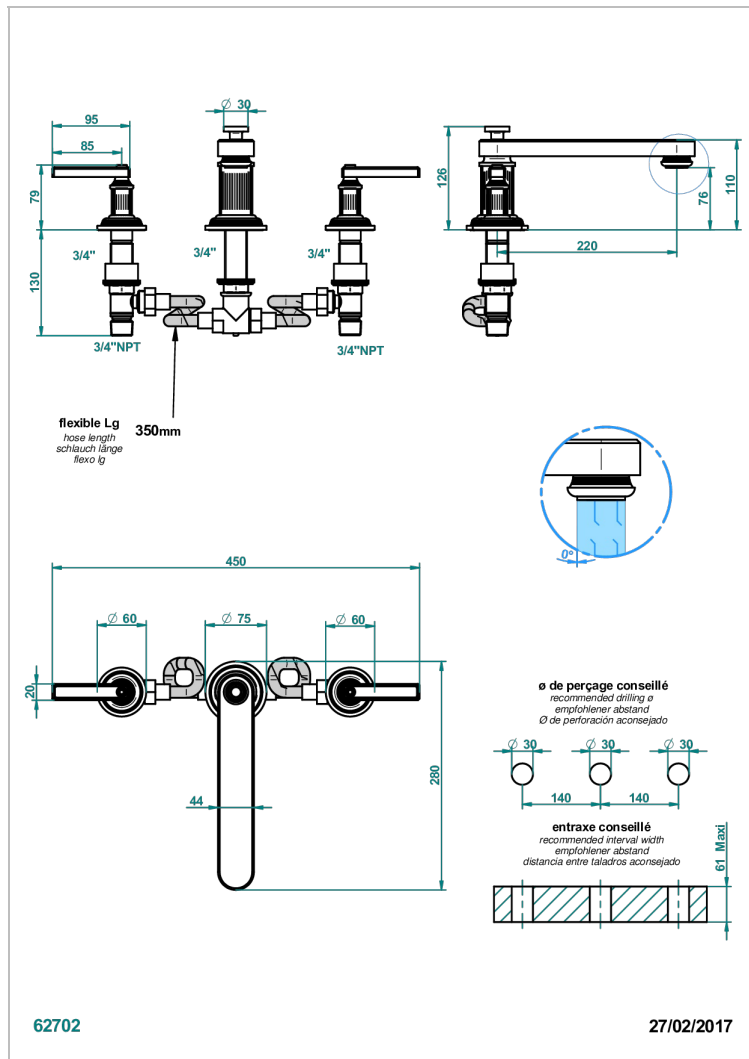

GRAND CENTRAL BLACK ONYX WITH LEVER

U9N-25SGB

Rim mounted 3-hole bath mixer, super goliath low spout

CHARACTERISTIC

- Grand central Black Onyx with lever
- Rim mounted 3-hole bath mixer, super goliath low spout