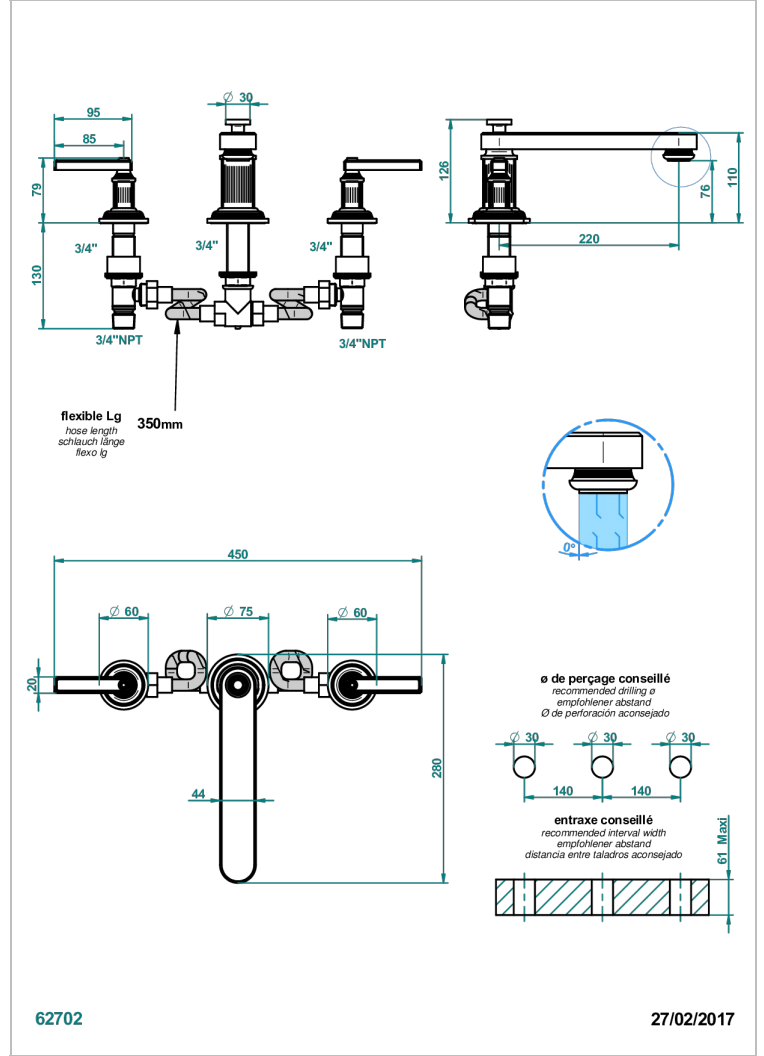

GRAND CENTRAL BLACK ONYX WITH LEVER

U9N-25SGB

超大喷嘴台式浴缸龙头，矮款

特色

- Grand central Black Onyx with lever
- 超大喷嘴台式浴缸龙头，矮款

可选饰面

Black ceram - D30
Blush PVD - H62
Graphite PVD - H64
Matt Umber PVD - H67
Matt blush PVD - H60
Matt graphite PVD - H65

抛光镍 - B01
浅金 - F30
漆面铜 - D01