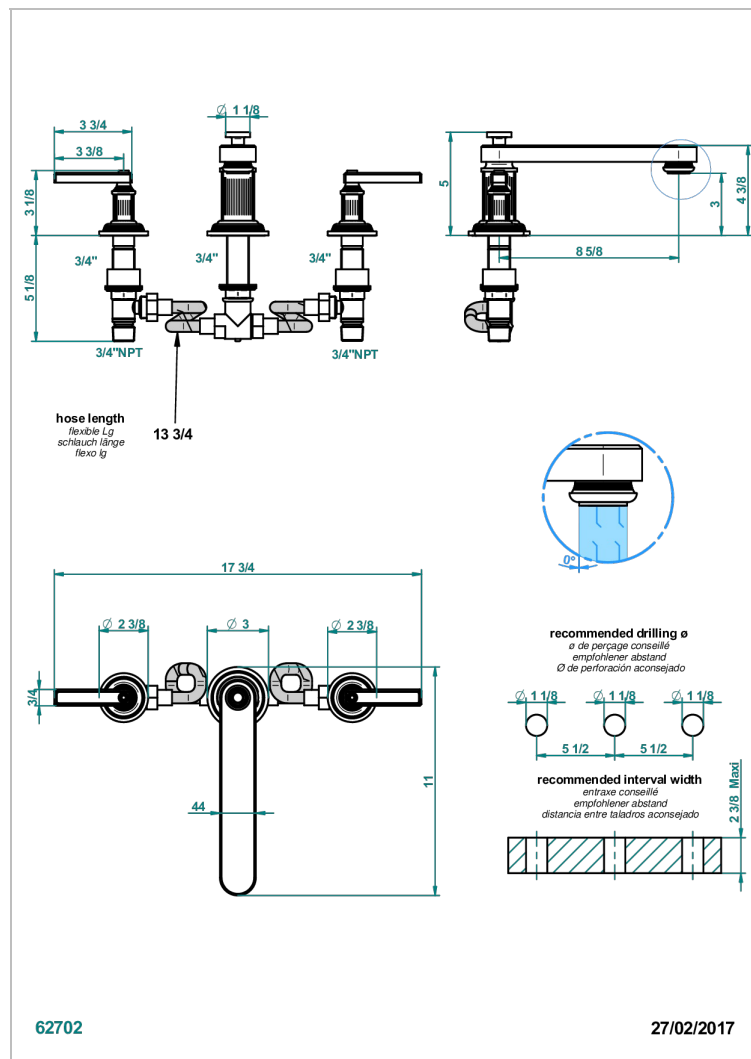

# GRAND CENTRAL BLACK ONYX WITH LEVER

U9N-25SGB

Rim mounted 3-hole bath mixer, super goliath low spout

## CHARACTERISTIC

- Grand central Black Onyx with lever
- Rim mounted 3-hole bath mixer, super goliath low spout