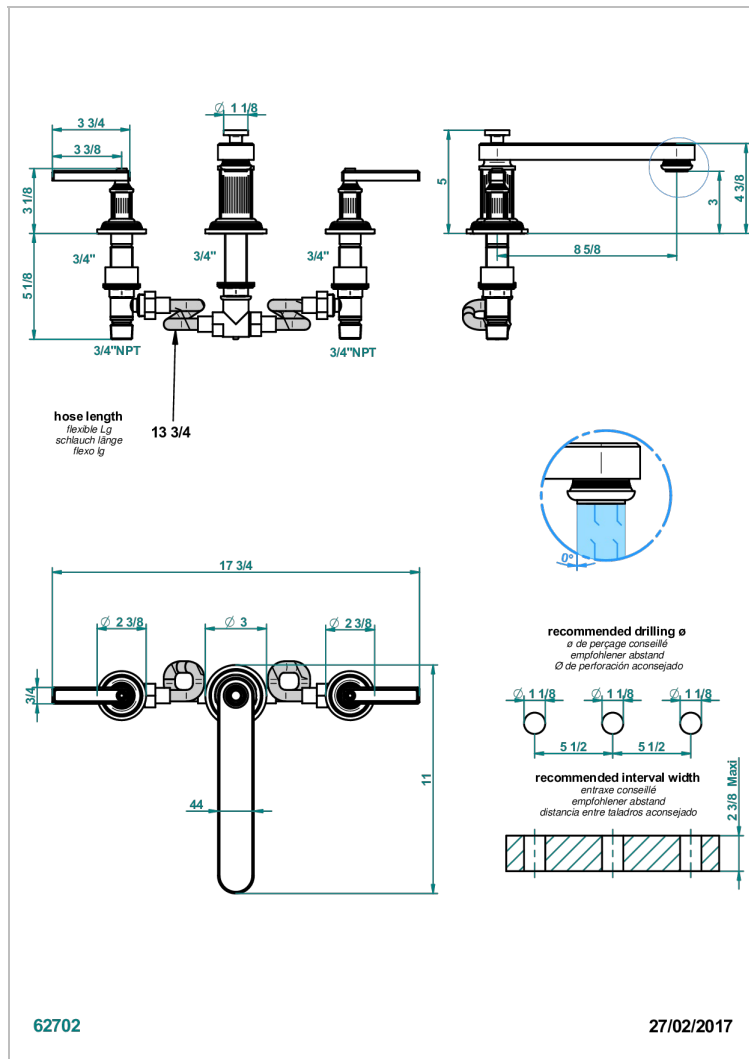

GRAND CENTRAL BLACK ONYX WITH LEVER

U9N-25SGB

超大喷嘴台式浴缸龙头，矮款

特色

- Grand central Black Onyx with lever
- 超大喷嘴台式浴缸龙头，矮款

可选饰面

Black ceram - D30
Blush PVD - H62
Graphite PVD - H64
Matt Umber PVD - H67
Matt blush PVD - H60
Matt graphite PVD - H65