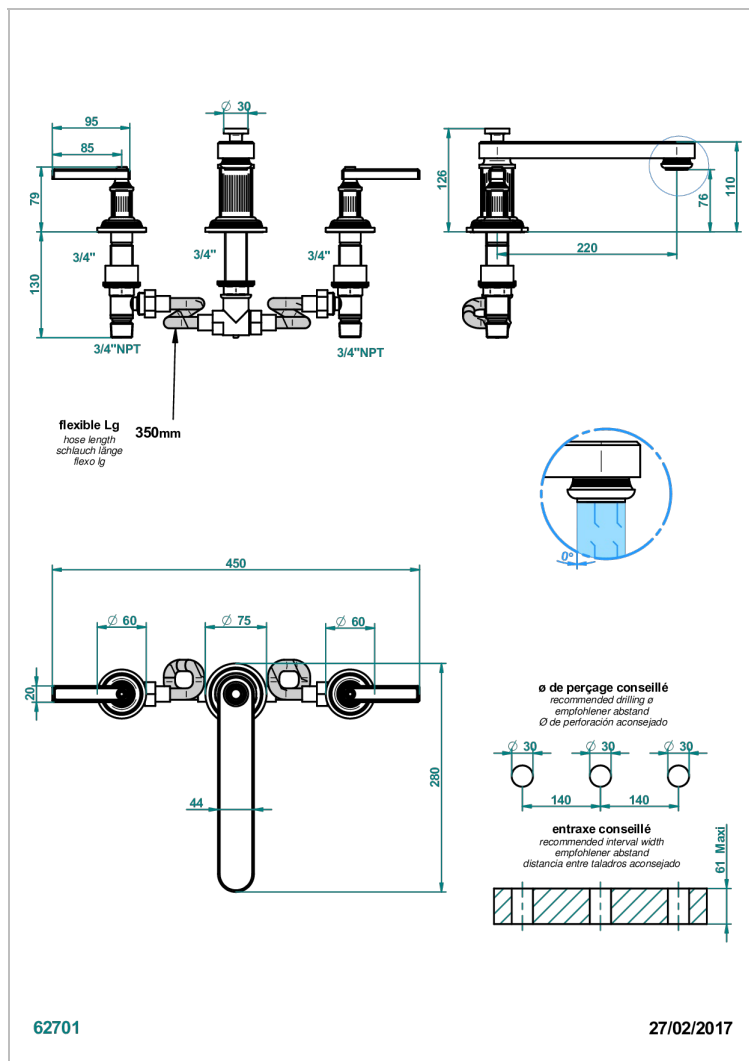

# GRAND CENTRAL METAL WITH LEVER HANDLES

U9L-25SGBUS

Roman tub set, low spout with 3/4" valves

## CHARACTERISTIC

- Grand central Metal with lever handles
- Roman tub set, low spout with 3/4" valves