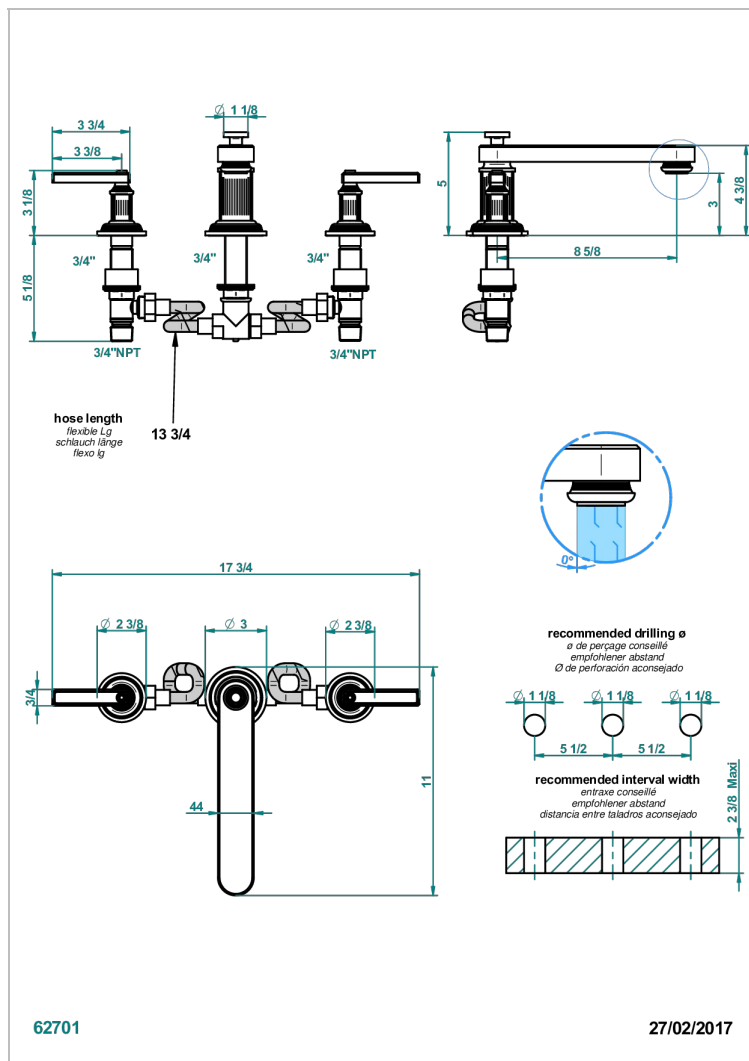

GRAND CENTRAL METAL WITH LEVER HANDLES

U9L-25SGBUS

Roman tub set, low spout with 3/4" valves

CHARACTERISTIC

- Grand central Metal with lever handles
- Roman tub set, low spout with 3/4" valves

AVAILABLE FINITIONS