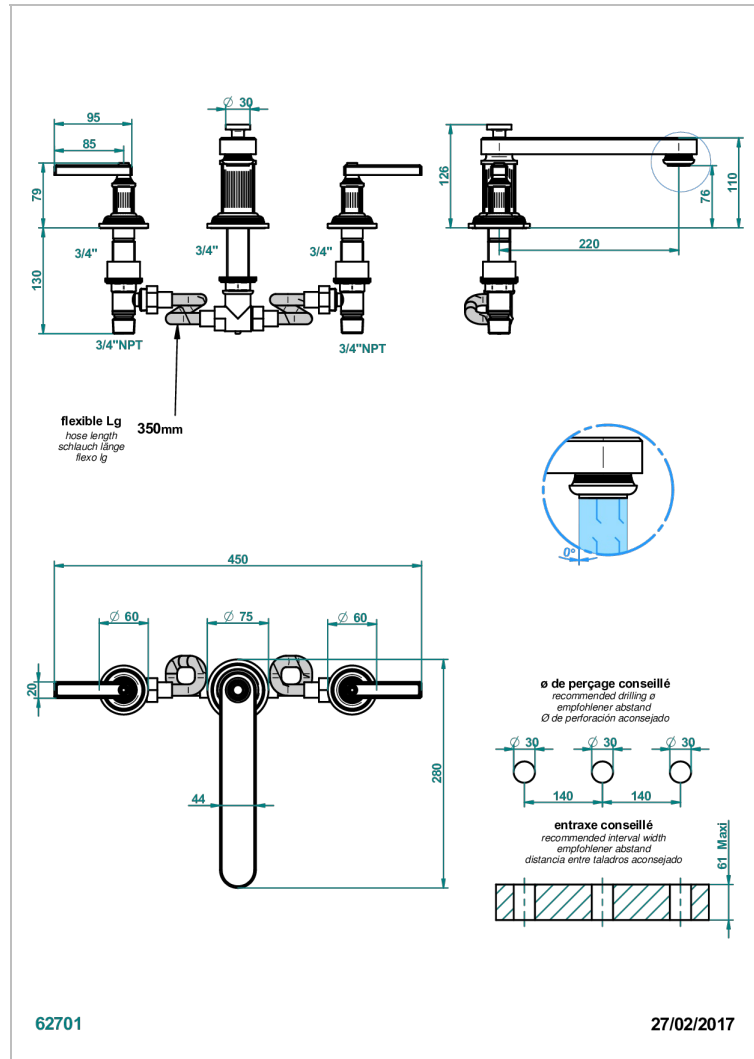

GRAND CENTRAL METAL WITH LEVER

U9L-25SGB

Rim mounted 3-hole bath mixer, super goliath low spout

CHARACTERISTIC

- Grand central Metal with lever
- Rim mounted 3-hole bath mixer, super goliath low spout

AVAILABLE FINITIONS