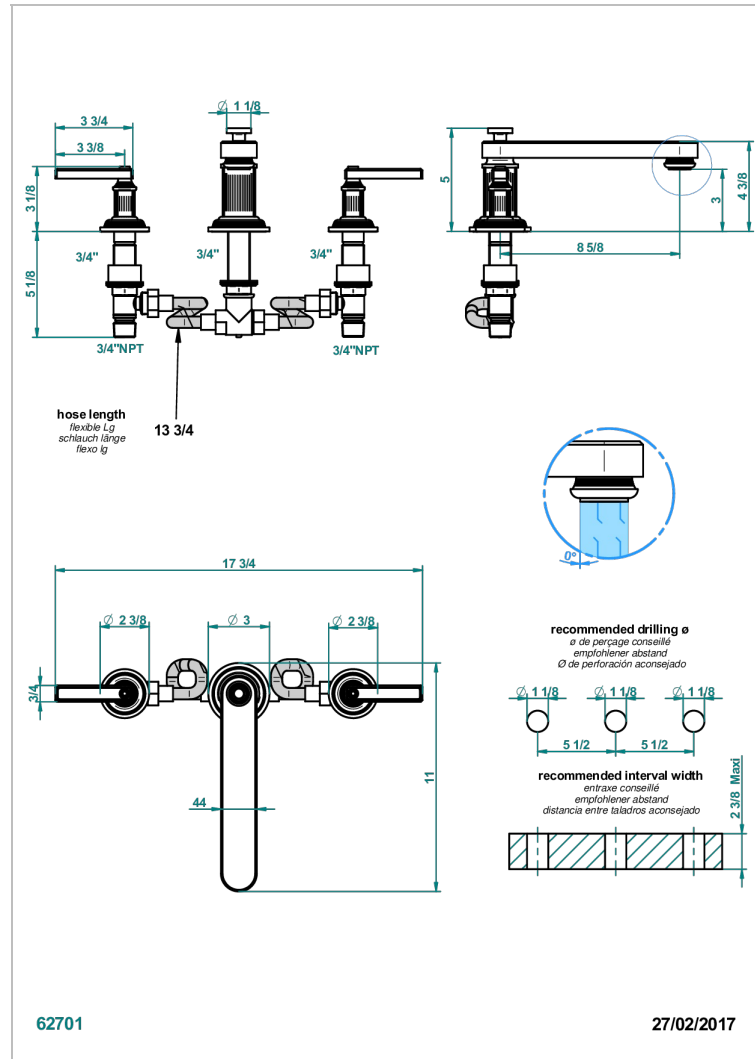

# GRAND CENTRAL METAL WITH LEVER

U9L-25SGB

Rim mounted 3-hole bath mixer, super goliath low spout

THG<sup>®</sup>  
PARIS

## CHARACTERISTIC

- Grand central Metal with lever
- Rim mounted 3-hole bath mixer, super goliath low spout