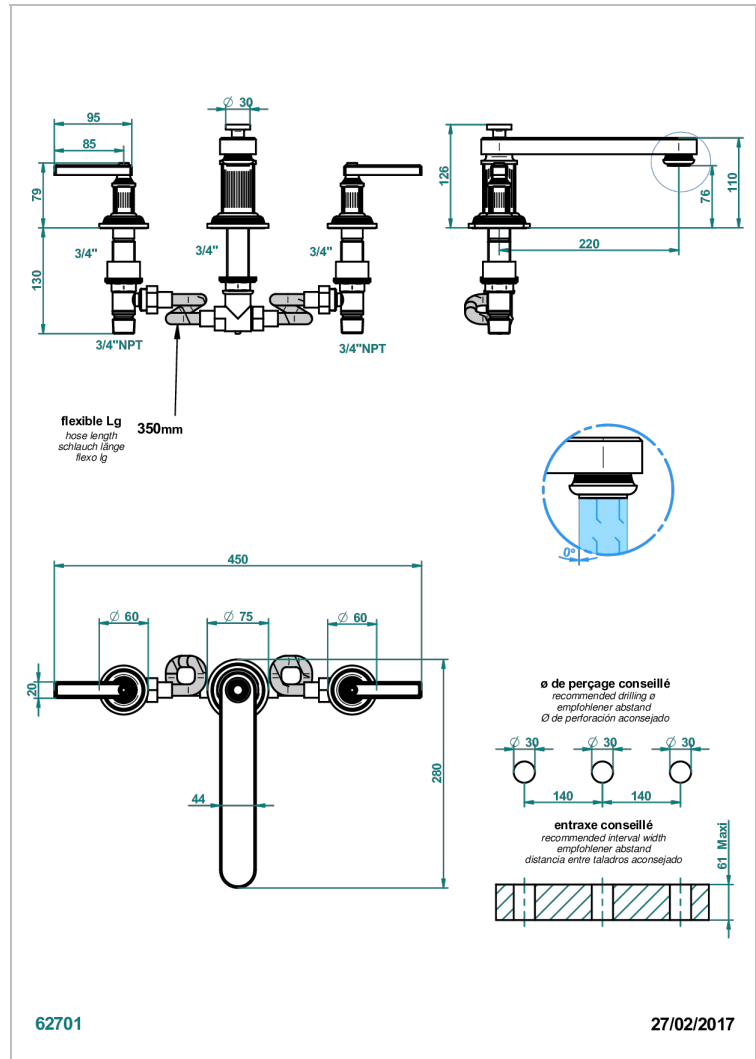

GRAND CENTRAL METAL WITH LEVER

U9L-25SGB

超大喷嘴台式浴缸龙头，矮款

特色

- Grand central Metal with lever
- 超大喷嘴台式浴缸龙头，矮款

可选饰面

Black ceram - D30
Blush PVD - H62
Graphite PVD - H64
Matt Umber PVD - H67
Matt blush PVD - H60
Matt graphite PVD - H65