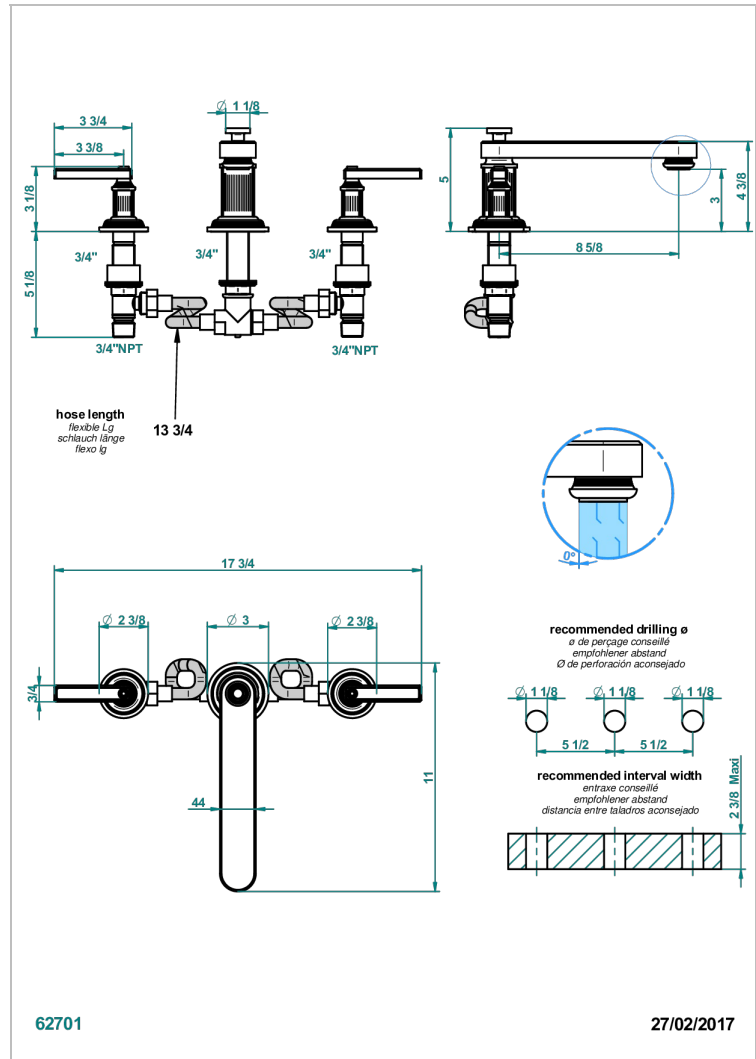

GRAND CENTRAL METAL WITH LEVER

U9L-25SGB

超大喷嘴台式浴缸龙头，矮款

THG
PARIS

特色

- Grand central Metal with lever
- 超大喷嘴台式浴缸龙头，矮款

可选饰面

Black ceram - D30
Blush PVD - H62
Graphite PVD - H64
Matt Umber PVD - H67
Matt blush PVD - H60
Matt graphite PVD - H65