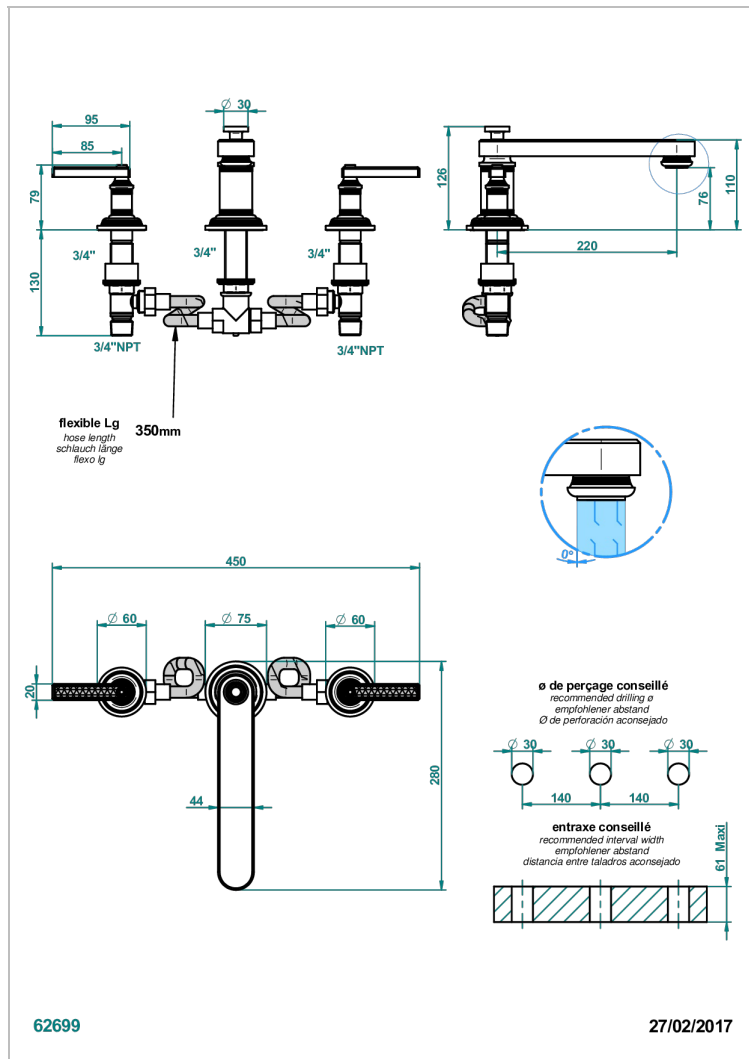

WEST COAST WITH GUILLOCHE DECOR WITH LEVER

U9D-25SSGB

Rim mounted 3-hole bath mixer, super goliath low spout

CHARACTERISTIC

- West coast with Guilloché decor with lever
- Rim mounted 3-hole bath mixer, super goliath low spout