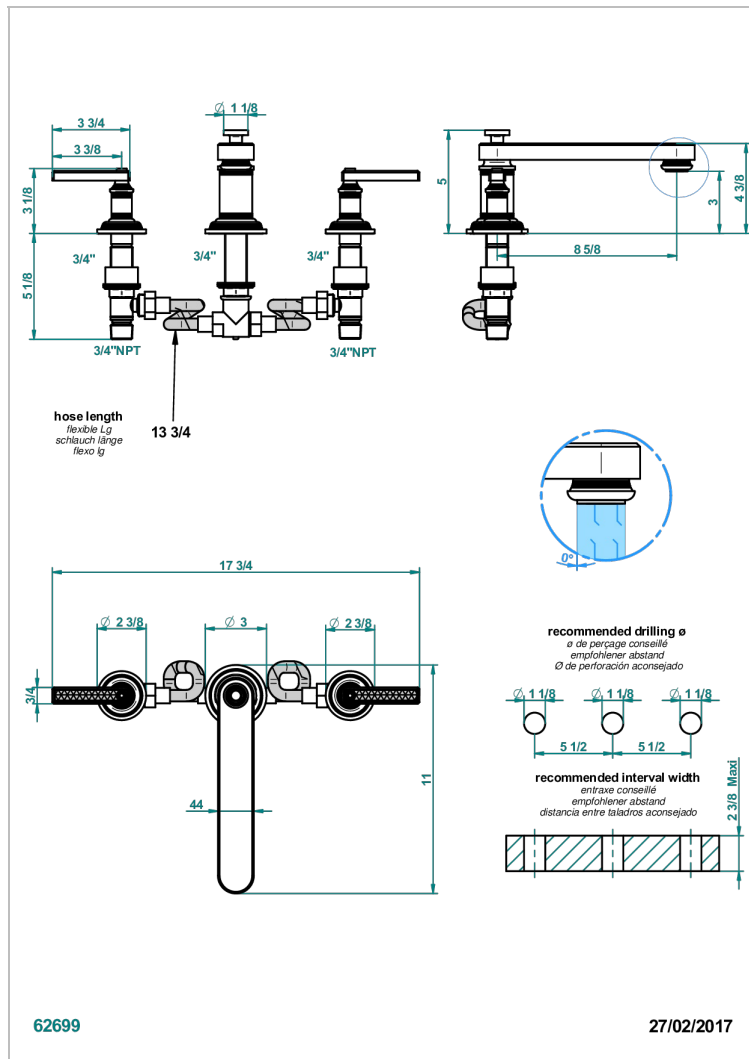

# WEST COAST WITH GUILLOCHE DECOR WITH LEVER

U9D-25SGB

Rim mounted 3-hole bath mixer, super goliath low spout

## CHARACTERISTIC

- West coast with Guilloché decor with lever
- Rim mounted 3-hole bath mixer, super goliath low spout