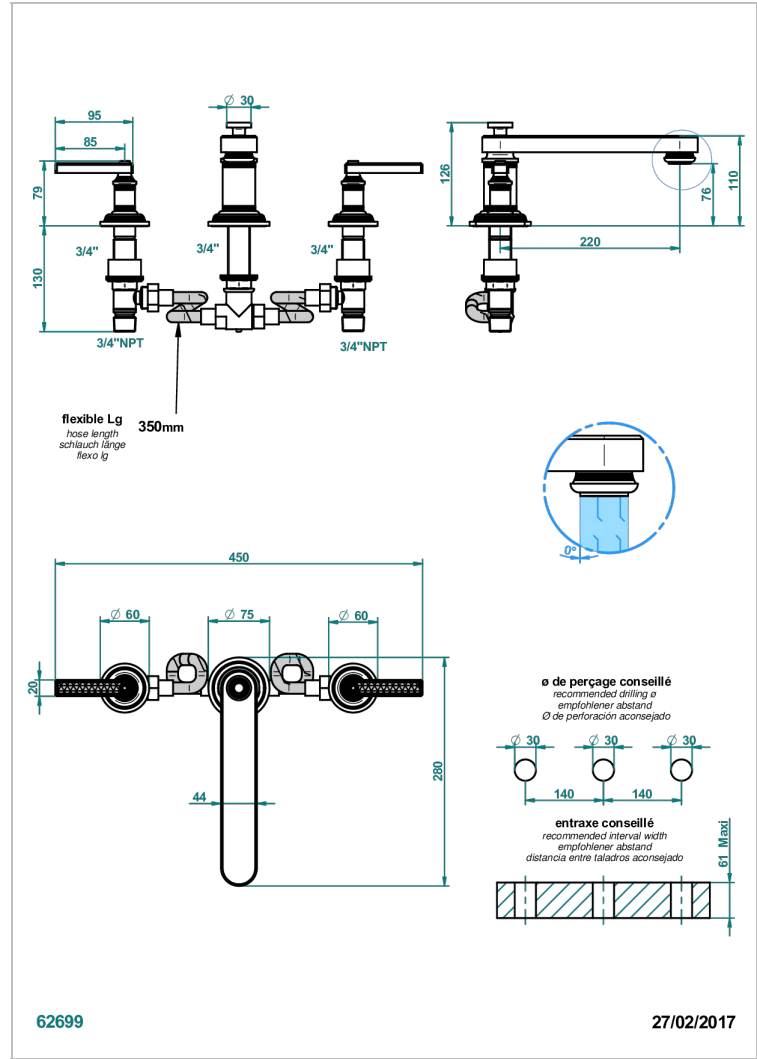

WEST COAST WITH GUILLOCHE DECOR WITH LEVER

U9D-25SSGB

Rim mounted 3-hole bath mixer, super goliath low spout

CHARACTERISTIC

- West coast with Guilloché decor with lever
- Rim mounted 3-hole bath mixer, super goliath low spout