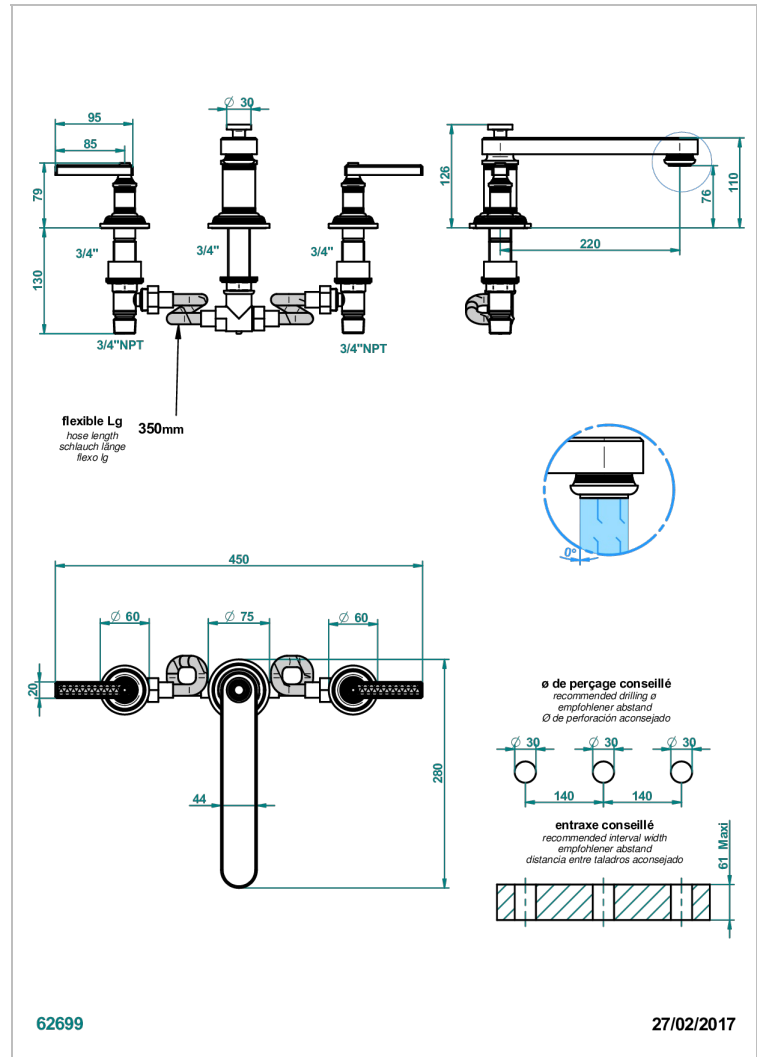

WEST COAST WITH GUILLOCHE DECOR WITH LEVER

U9D-25SGB

超大喷嘴台式浴缸龙头，矮款

特色

- West coast with Guilloché decor with lever
- 超大喷嘴台式浴缸龙头，矮款

可选饰面

Black ceram - D30
Blush PVD - H62
Graphite PVD - H64
Matt Umber PVD - H67
Matt blush PVD - H60
Matt graphite PVD - H65