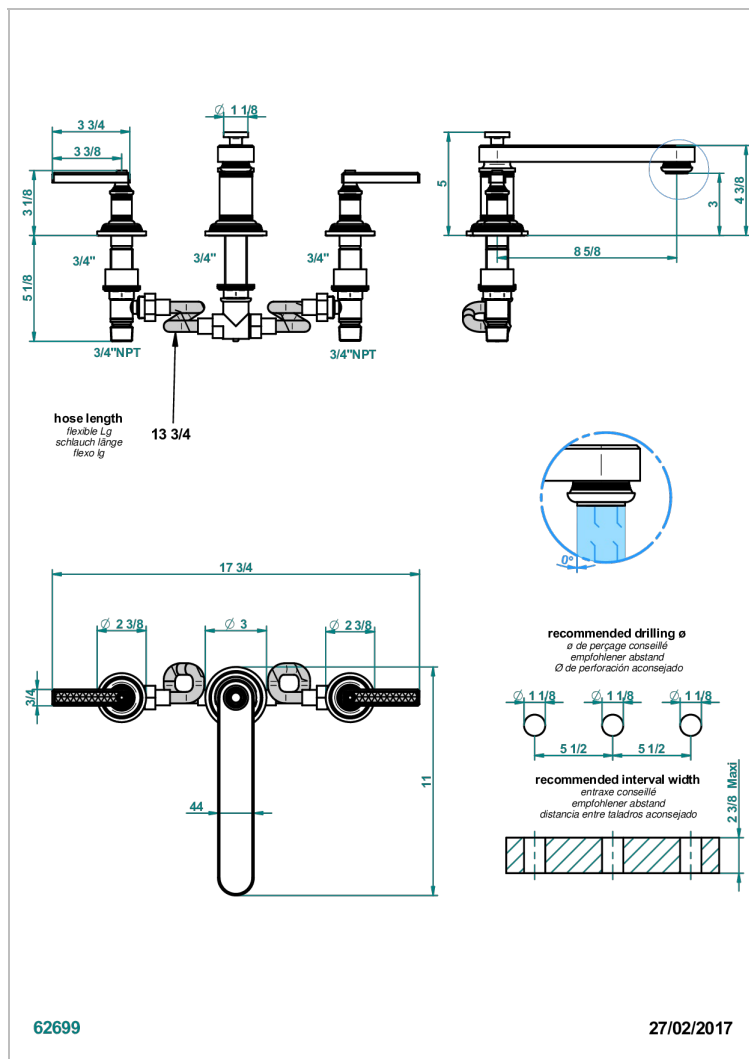

WEST COAST WITH GUILLOCHE DECOR WITH LEVER

U9D-25SGB

Rim mounted 3-hole bath mixer, super goliath low spout

CHARACTERISTIC

- West coast with Guilloché decor with lever
- Rim mounted 3-hole bath mixer, super goliath low spout