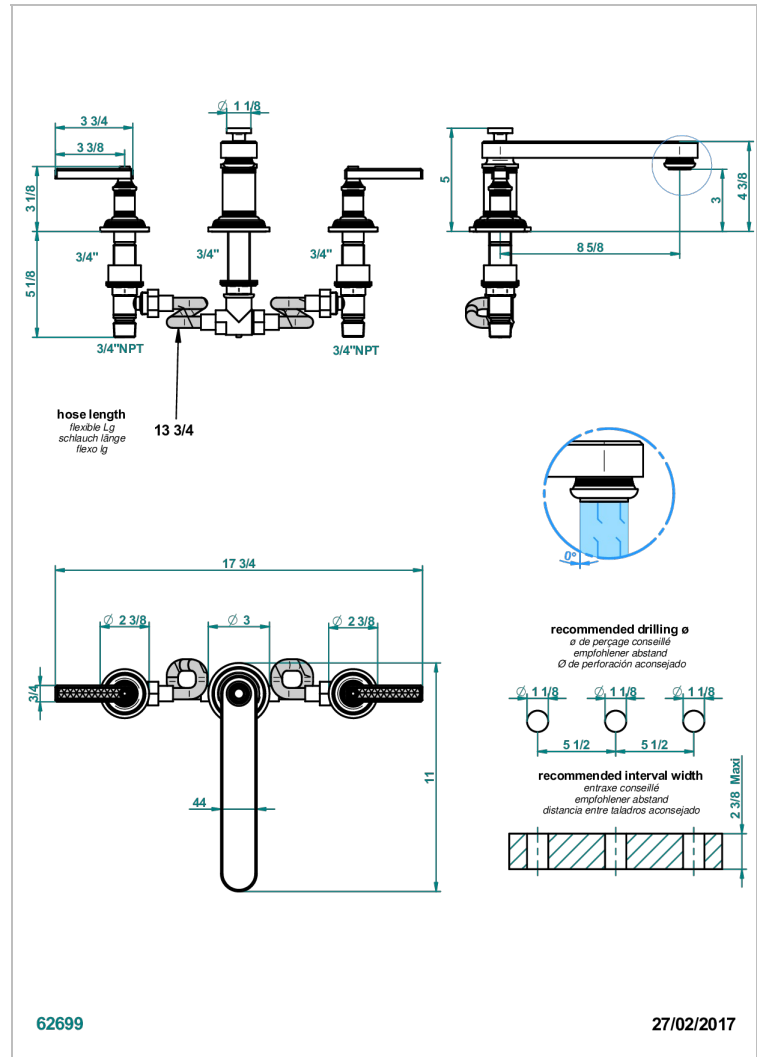

WEST COAST WITH GUILLOCHE DECOR WITH LEVER

U9D-25SGB

超大喷嘴台式浴缸龙头，矮款

特色

- West coast with Guilloché decor with lever
- 超大喷嘴台式浴缸龙头，矮款

可选饰面

Black ceram - D30
Blush PVD - H62
Graphite PVD - H64
Matt Umber PVD - H67
Matt blush PVD - H60
Matt graphite PVD - H65