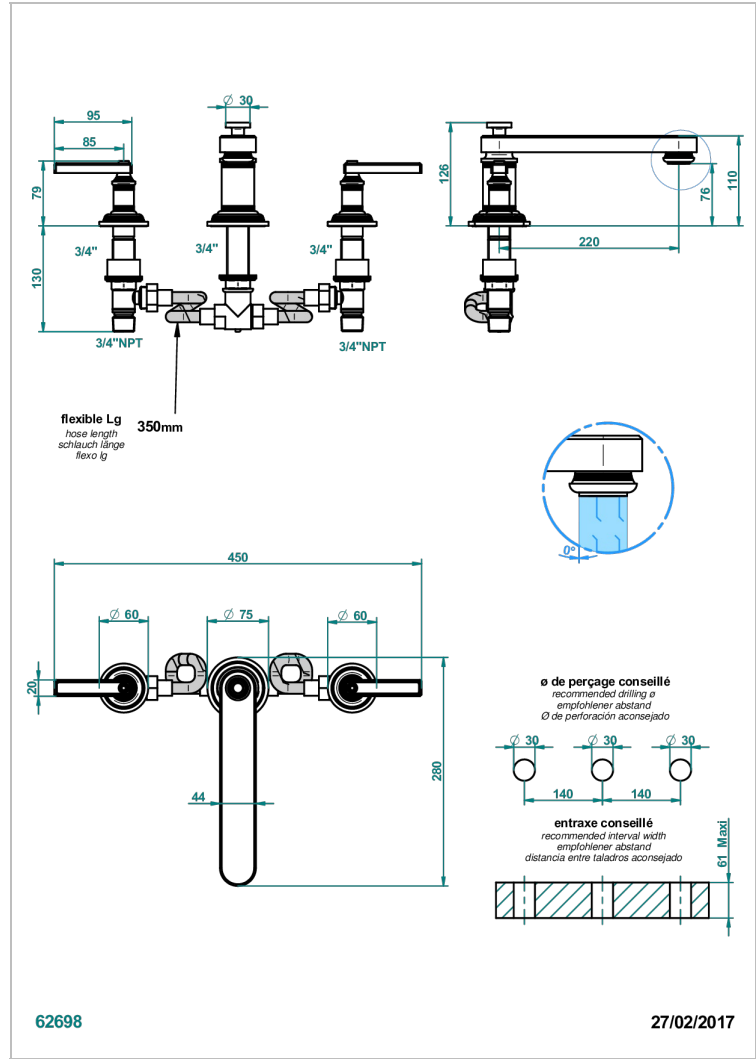

WEST COAST WHITE ONYX WITH LEVER HANDLES

U9H-25SGB

Rim mounted 3-hole bath mixer, super goliath low spout

CHARACTERISTIC

- West Coast White Onyx with lever handles
- Rim mounted 3-hole bath mixer, super goliath low spout