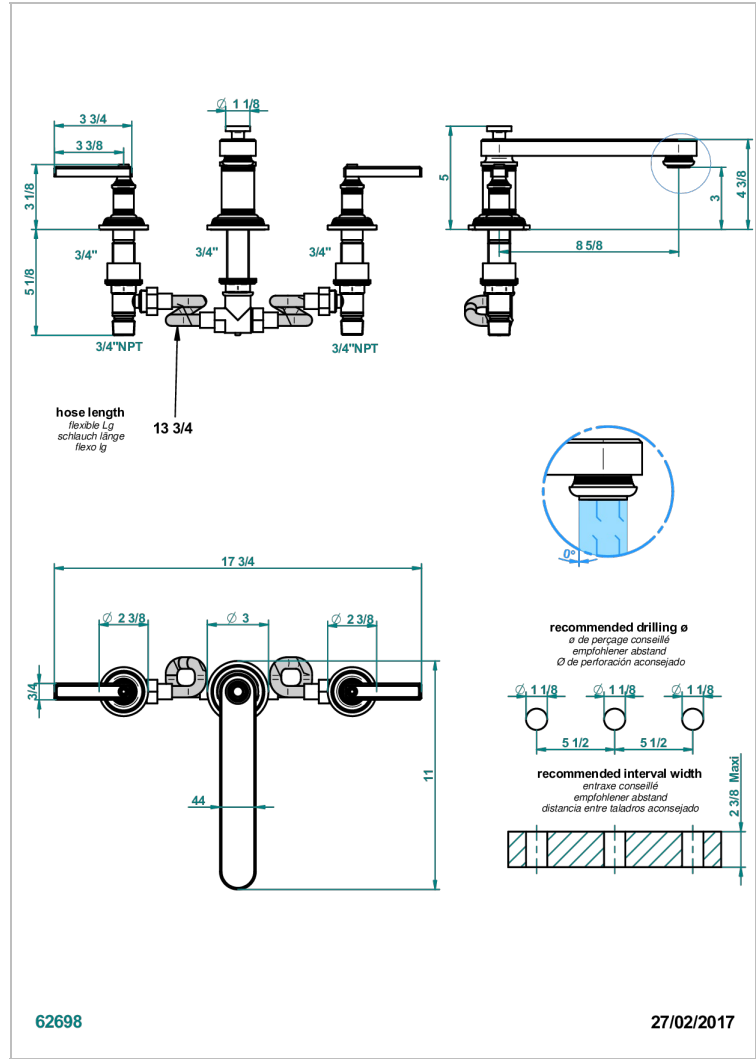

# WEST COAST WHITE ONYX WITH LEVER HANDLES

U9H-25SGB

Rim mounted 3-hole bath mixer, super goliath low spout

## CHARACTERISTIC

- West Coast White Onyx with lever handles
- Rim mounted 3-hole bath mixer, super goliath low spout