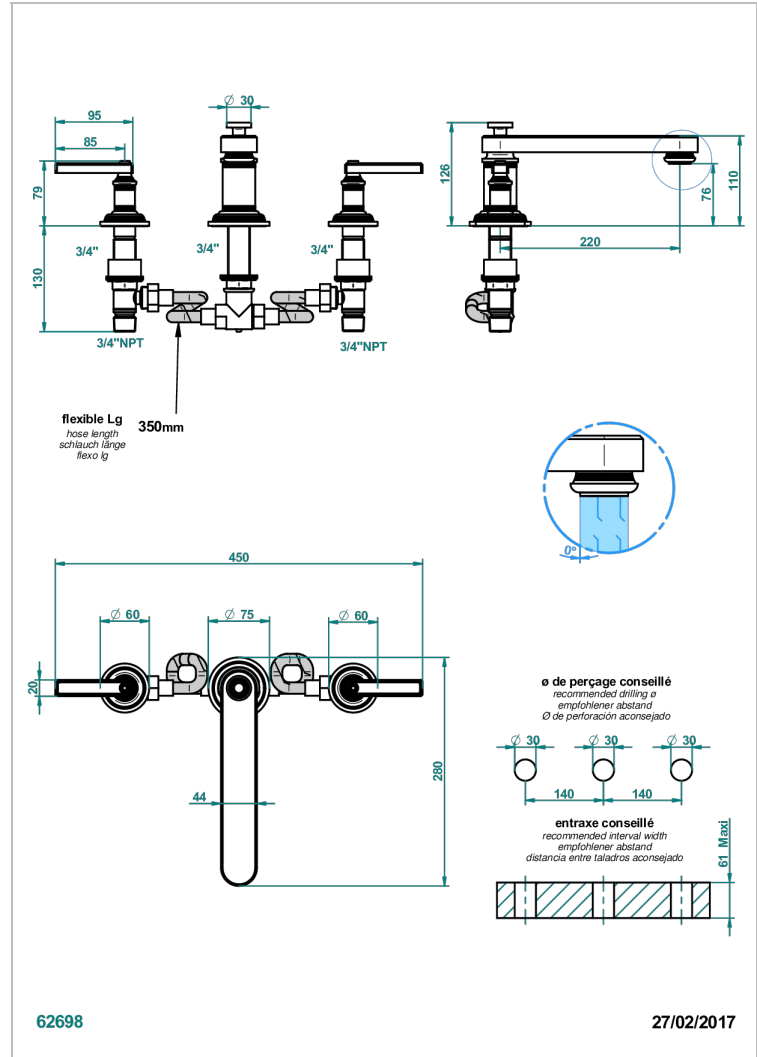

WEST COAST WHITE ONYX WITH LEVER HANDLES

U9H-25SGB

Rim mounted 3-hole bath mixer, super goliath low spout

CHARACTERISTIC

- West Coast White Onyx with lever handles
- Rim mounted 3-hole bath mixer, super goliath low spout