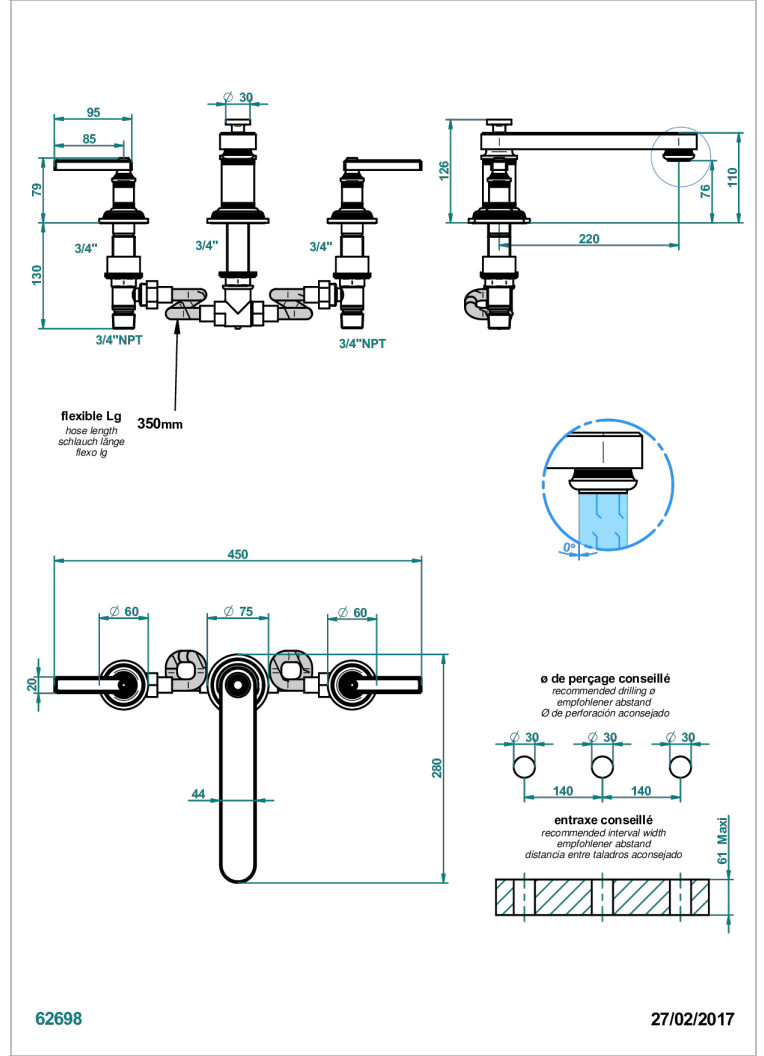

WEST COAST WHITE ONYX WITH LEVER HANDLES

U9H-25SGB

超大喷嘴台式浴缸龙头，矮款

特色

- West Coast White Onyx with lever handles
- 超大喷嘴台式浴缸龙头，矮款

可选饰面

Black ceram - D30
Blush PVD - H62
Graphite PVD - H64
Matt Umber PVD - H67
Matt blush PVD - H60
Matt graphite PVD - H65

抛光镍 - B01
浅金 - F30
漆面铜 - D01