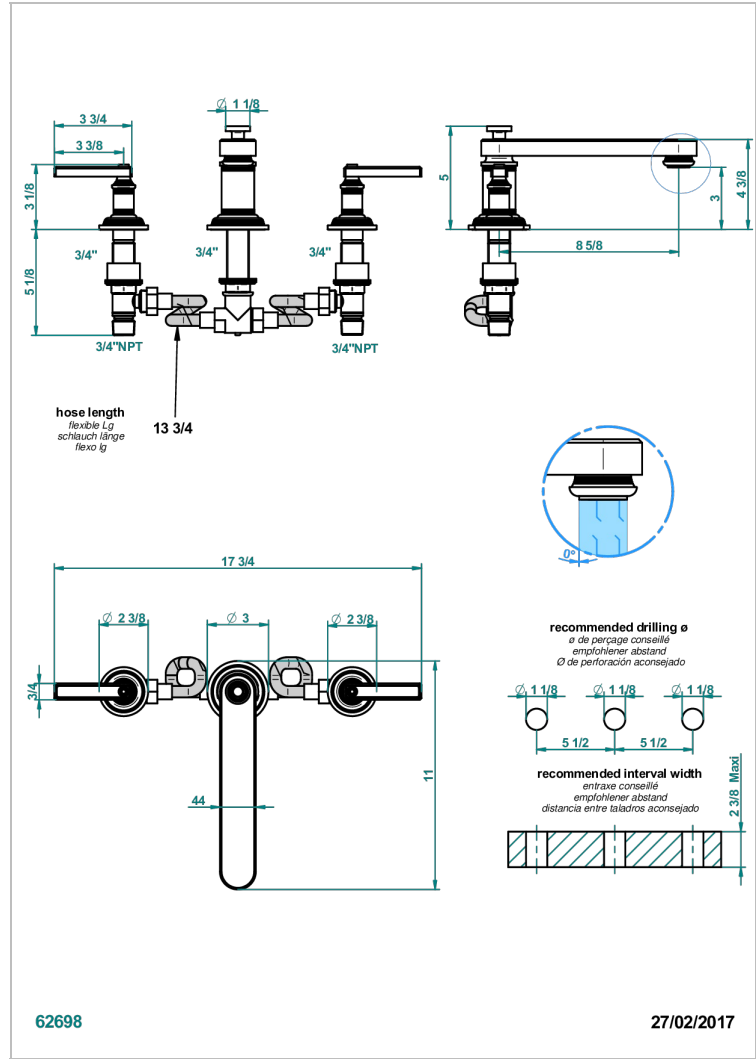

WEST COAST WHITE ONYX WITH LEVER HANDLES

U9H-25SGB

Rim mounted 3-hole bath mixer, super goliath low spout

CHARACTERISTIC

- West Coast White Onyx with lever handles
- Rim mounted 3-hole bath mixer, super goliath low spout