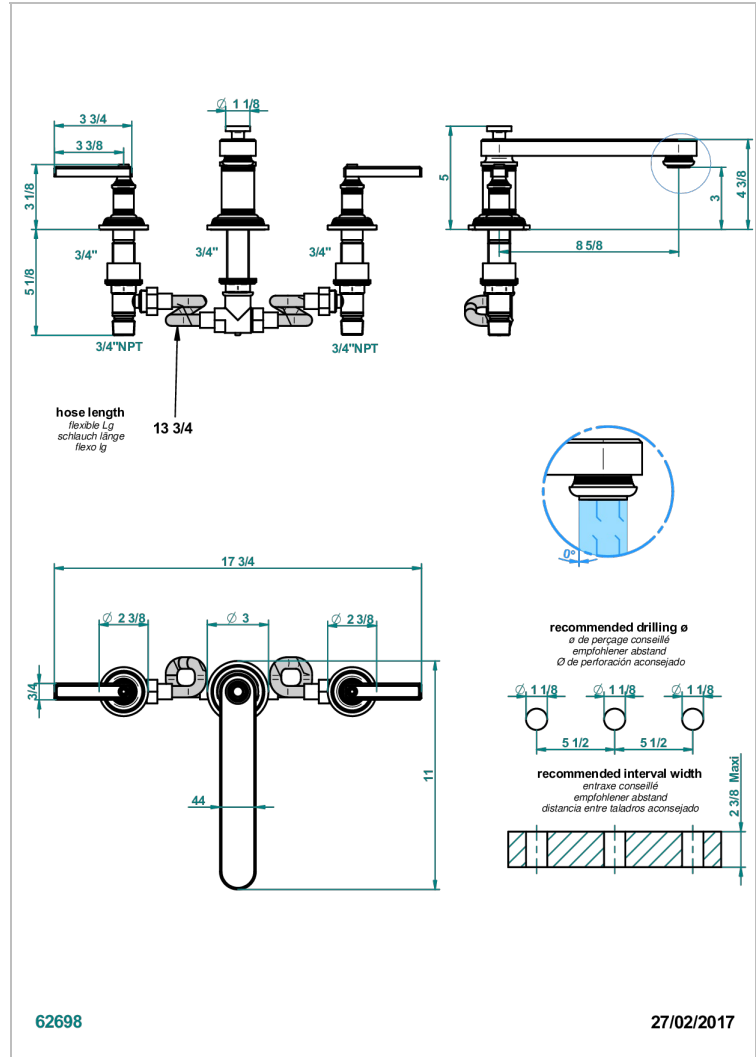

WEST COAST WHITE ONYX WITH LEVER HANDLES

U9H-25SGB

超大喷嘴台式浴缸龙头，矮款

特色

- West Coast White Onyx with lever handles
- 超大喷嘴台式浴缸龙头，矮款

可选饰面

Black ceram - D30
Blush PVD - H62
Graphite PVD - H64
Matt Umber PVD - H67
Matt blush PVD - H60
Matt graphite PVD - H65