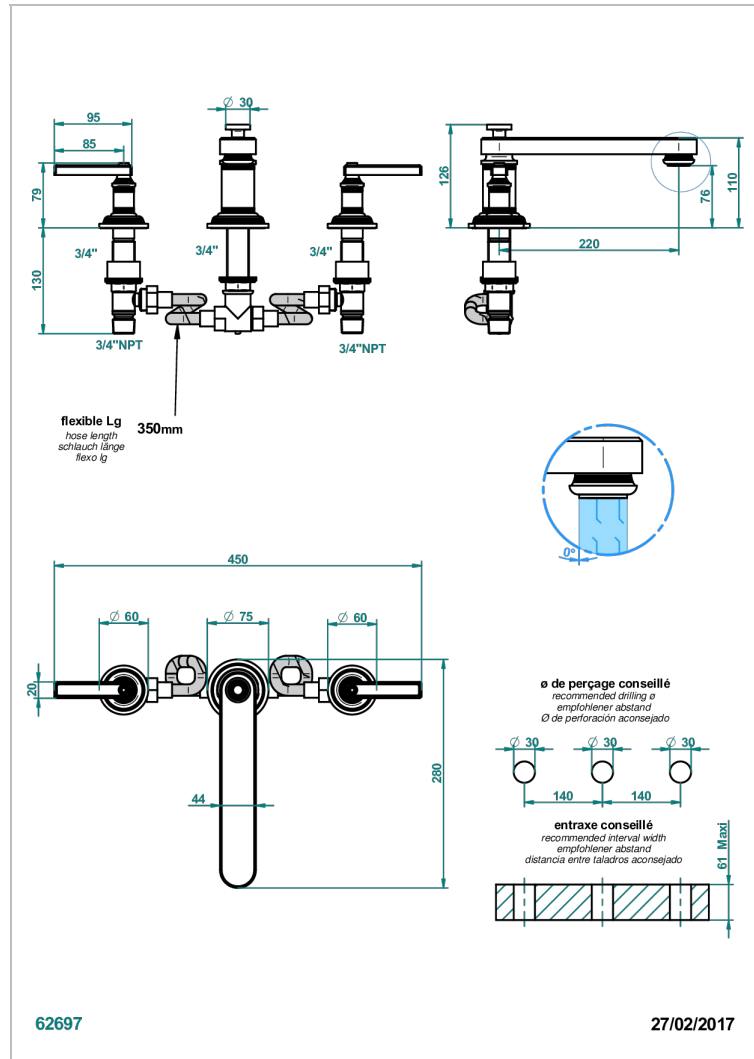

# WEST COAST BLACK ONYX WITH LEVER

U9F-25SGB

Rim mounted 3-hole bath mixer, super goliath low spout

## CHARACTERISTIC

- West Coast Black Onyx with lever
- Rim mounted 3-hole bath mixer, super goliath low spout