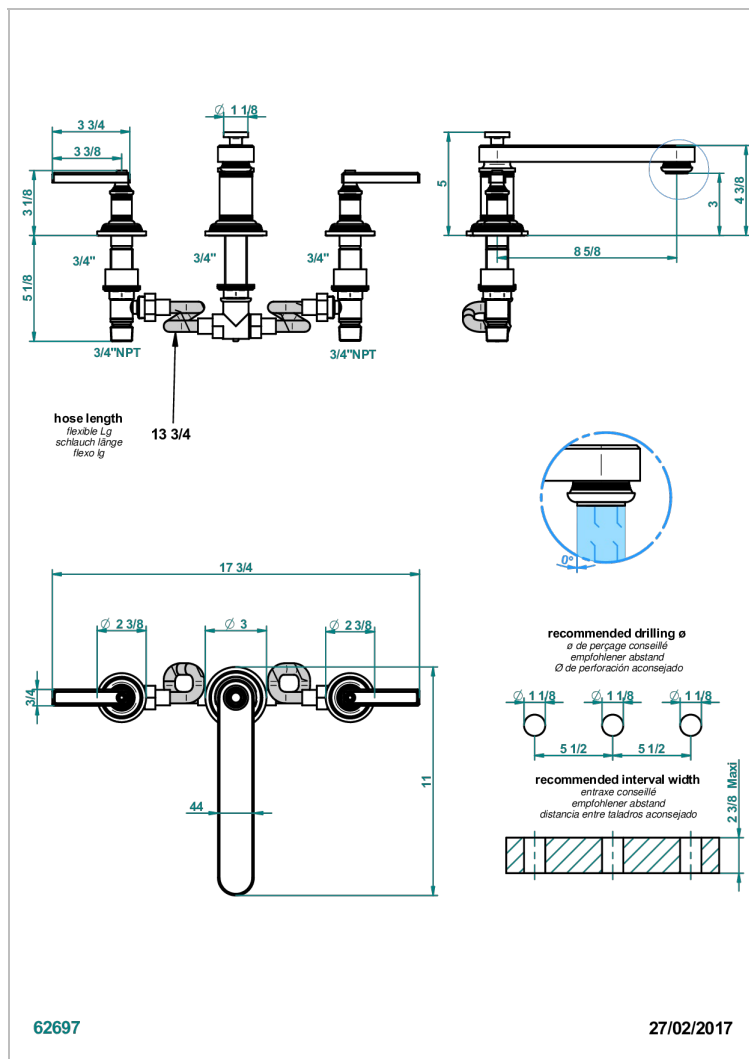

WEST COAST BLACK ONYX WITH LEVER

U9F-25SGB

Rim mounted 3-hole bath mixer, super goliath low spout

CHARACTERISTIC

- West Coast Black Onyx with lever
- Rim mounted 3-hole bath mixer, super goliath low spout