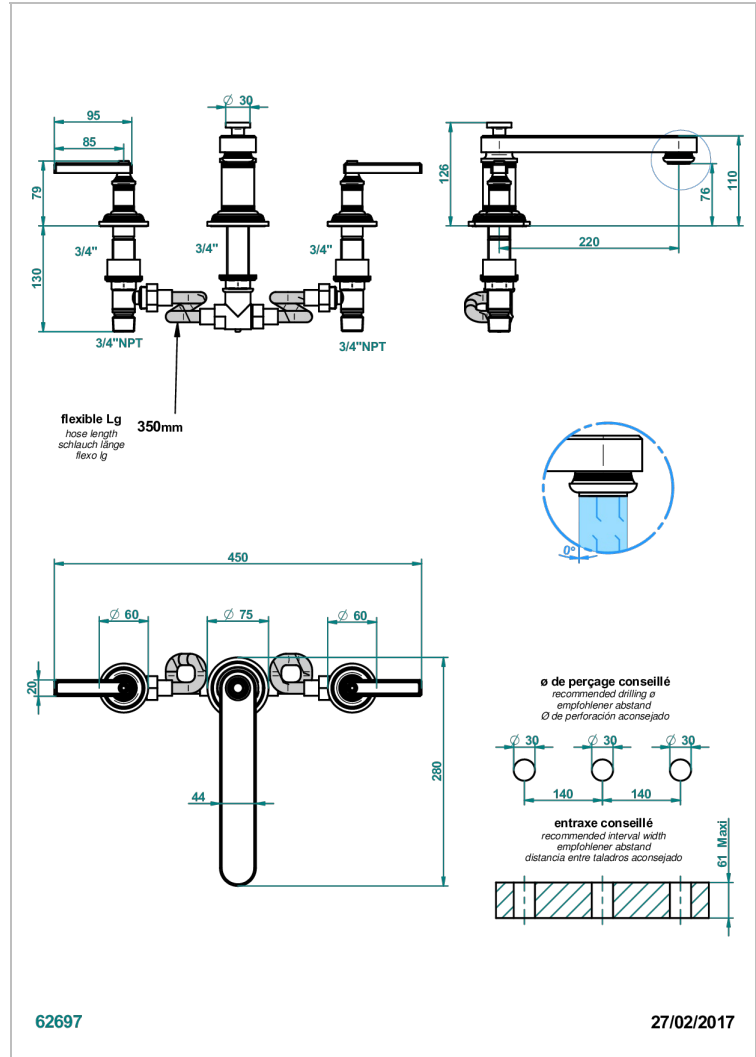

WEST COAST BLACK ONYX WITH LEVER

U9F-25SGB

超大喷嘴台式浴缸龙头，矮款

特色

- West Coast Black Onyx with lever
- 超大喷嘴台式浴缸龙头，矮款

可选饰面

Black ceram - D30
Blush PVD - H62
Graphite PVD - H64
Matt Umber PVD - H67
Matt blush PVD - H60
Matt graphite PVD - H65