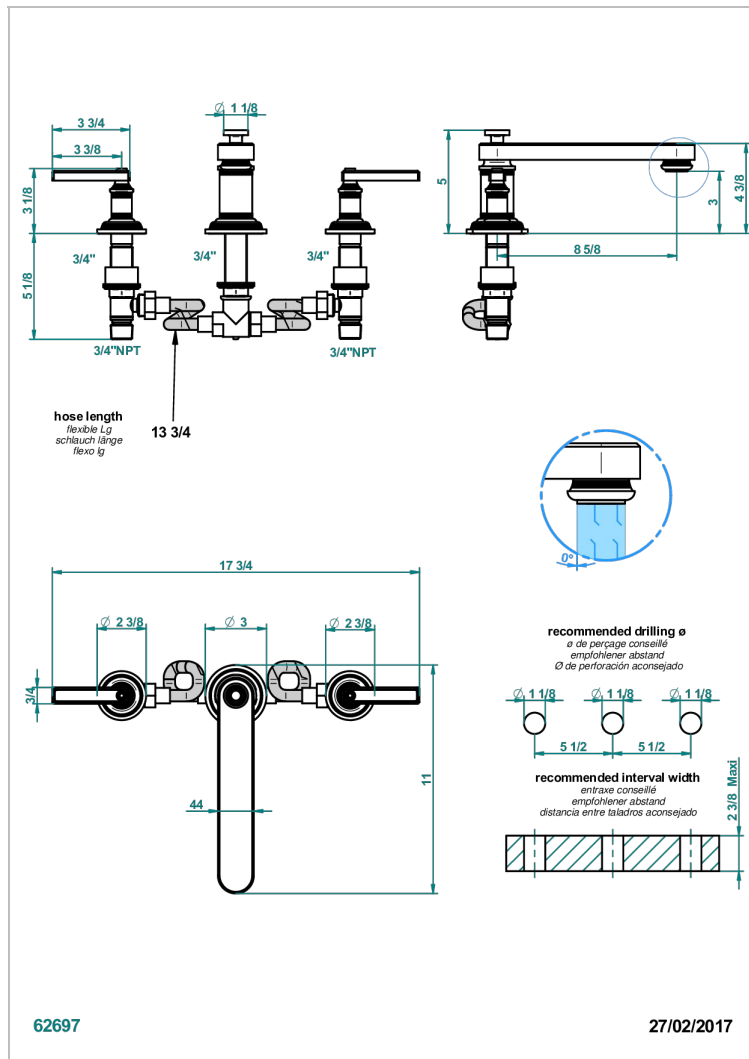

WEST COAST BLACK ONYX WITH LEVER

U9F-25SGB

Rim mounted 3-hole bath mixer, super goliath low spout

CHARACTERISTIC

- West Coast Black Onyx with lever
- Rim mounted 3-hole bath mixer, super goliath low spout