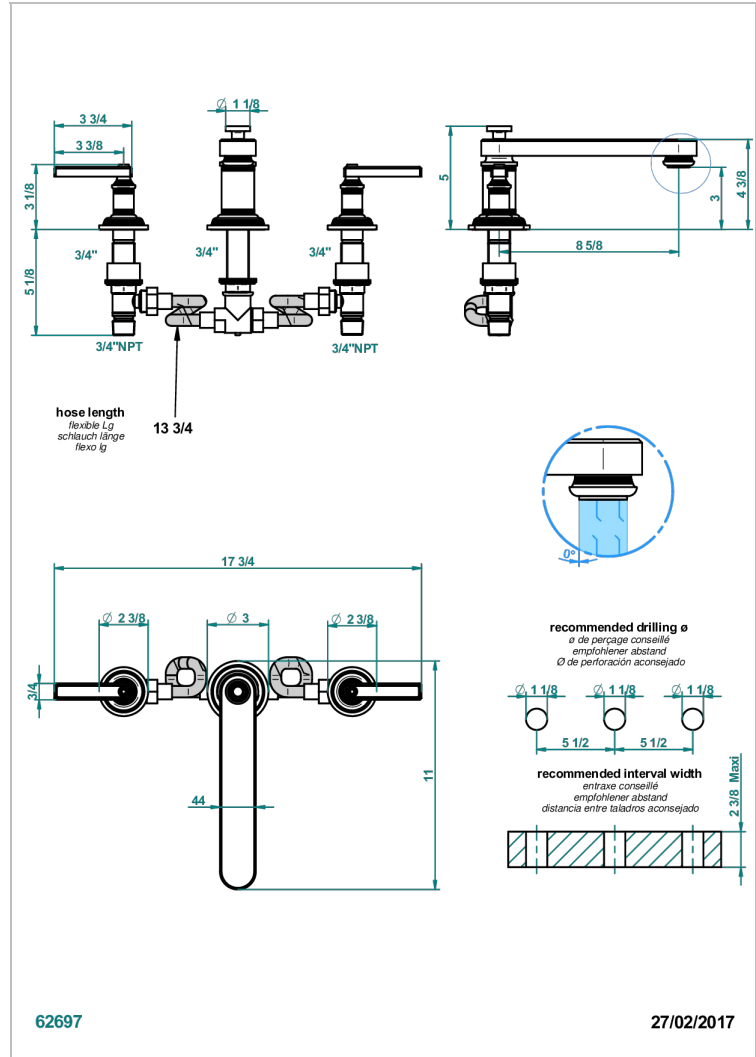

WEST COAST BLACK ONYX WITH LEVER

U9F-25SGB

超大喷嘴台式浴缸龙头，矮款

特色

- West Coast Black Onyx with lever
- 超大喷嘴台式浴缸龙头，矮款

可选饰面

Black ceram - D30
Blush PVD - H62
Graphite PVD - H64
Matt Umber PVD - H67
Matt blush PVD - H60
Matt graphite PVD - H65