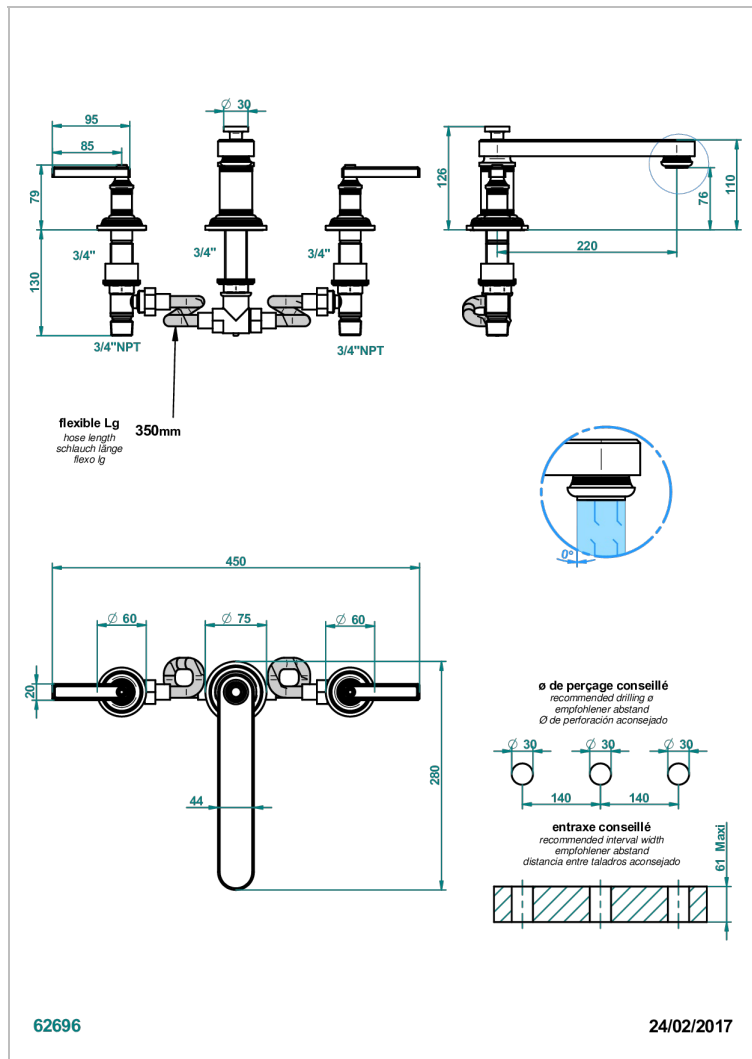

WEST COAST METAL WITH LEVER HANDLES

U9B-25SGBUS

Roman tub set, low spout with 3/4" valves

CHARACTERISTIC

- West Coast Metal with lever handles
- Roman tub set, low spout with 3/4" valves

AVAILABLE FINITIONS